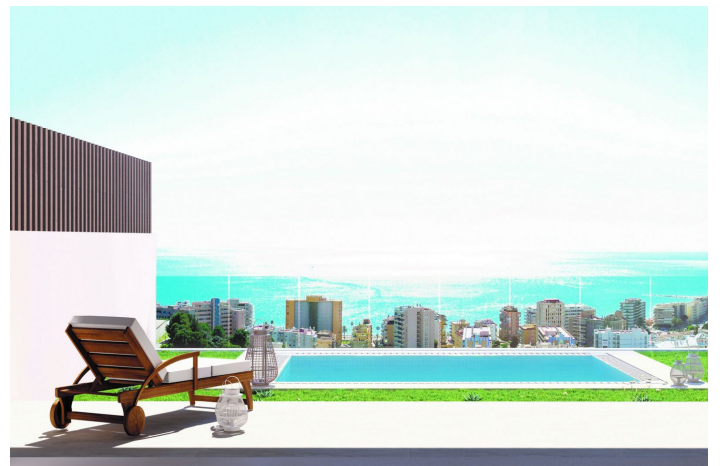

Semi-inriktat hus till salu i Fuengirola

1 460 000 €

Referens: R4123522 Sovrum: 3 Badrum: 3 Komplott: 170m² Bygga: 507m² Terrass: 244m²

Costa del Sol, Torreblanca

This unique and high-quality concept is located in Torreblanca, in the best location in Fuengirola, and offers a magnificent panoramic view of the Mediterranean Sea and the skyline of Fuengirola. The villa in this exclusive new development is divided into three levels. The villa have three bedrooms and a spacious living room, as well as an open, fully equipped integrated kitchen with a private terrace where you can enjoy breakfast while admiring the beautiful mountain views.

The villa have several spacious terraces, an overflow swimming pool, parking spaces for two cars and a luxurious rooftop terrace with outdoor kitchen, offering stunning views over Fuengirola and the Mediterranean Sea. It is designed to work as a whole with luxurious solutions, taking into account the times of day and sunlight. The villa is equipped with a lift, making it ideal for people with reduced mobility.

Located close to the cities of Fuengirola, Marbella and Málaga, Vista Linda is in a great location to enjoy culture, gastronomy, beaches, sports and shopping in Andalusia. All services and shops are within walking distance. The beach is just 5 minutes away and Málaga Airport is a 15-minute drive away. Several international schools are also located in the area. The Costa del Sol has more than 320 sunny days a year and has an ideal climate for living and enjoying. At Vista Linda, you will experience unique and unforgettable moments with family and friends.