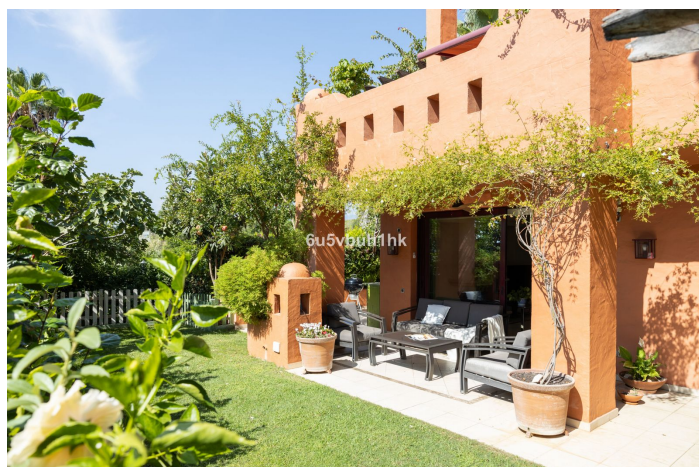

Radhus till salu i Marbella

1 300 000 €

Referens: R4683370 Sovrum: 4 Badrum: 4 Bygga: 404m²

SIZES ARE APPROXIMATE, ACTUAL MAY VARY.

Costa del Sol, Marbella (town)

Beautiful 4 bedroom semi-detached house situated in a complex in the exclusive area of Altos de Puente Romano, within walking distance of the prestigious Puente Romano Hotel, all amenities and the beach. Puerto Banús, Marbella centre as well as the best international schools on the coast are only a few minutes by car. Distributed over 4 floors, this property is beautifully maintained and offers great privacy. The entrance gate is exclusive to just two properties. The ground floor consists of a spacious living/dining room featuring a fire place, independent kitchen, ensuite double bedroom, cloakroom and a large rear garden, accessed from the living room. The master suite with walking wardrobes and a further ensuite bedroom are located on the first floor. Both rooms have access to spacious private terraces with beautiful open views over the surrounding areas, mountains and sea. A spiral staircase from the first floor leads to the roof top solarium terrace, from where you can enjoy breathtaking views with total privacy. The basement includes the fourth bedroom with its own bathroom, utility room and guest toilet. The property has a private underground garage with space for three cars, numerous storage areas and plenty of wardrobes. It also boasts a lift that connects all floors. This would make an ideal permanent home for a family who would like to live in an exclusive area near services; it would also make the perfect holiday home or a lucrative investment, as the property has a great rental potential due to its unbeatable location. A must see.

Luftkonditionering
Öppen spis

möbel

Inte möblerad

Åsikter

Hav
Fjäll
Panorama
Land
Trädgård
Slå samman