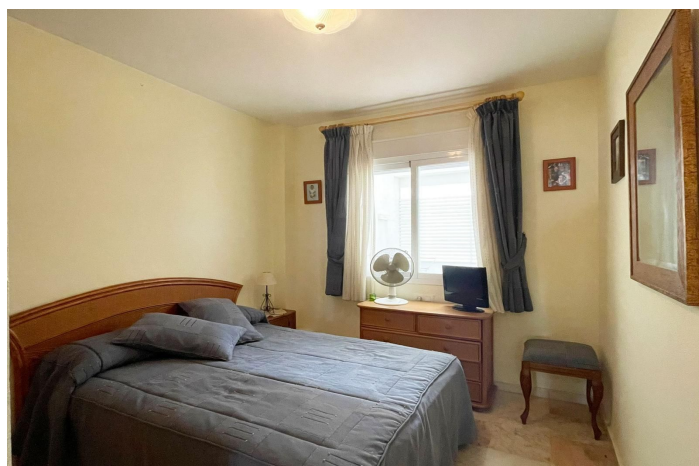

Apartamento en planta media en venta en Benalmádena

270.000 €

Referencia: R4927444 Dormitorios: 2 Baños: 1 Construido: 64m² Terraza: 17m²

Costa del Sol, La Capellania

Imagine waking up every morning with sunlight illuminating every corner of your home, while from your large covered terrace you enjoy incredible views of the sea and the imposing stupa of Benalmádena. This cozy one-bedroom, one-bathroom apartment combines comfort and charm in a unique setting. The terrace, ideal for relaxing or sharing unforgettable moments, becomes the heart of the home. In addition, you can enjoy a large swimming pool and tennis courts, perfect to complete your daily life in an atmosphere of tranquility and well-being. The perfect place to live your best moments!