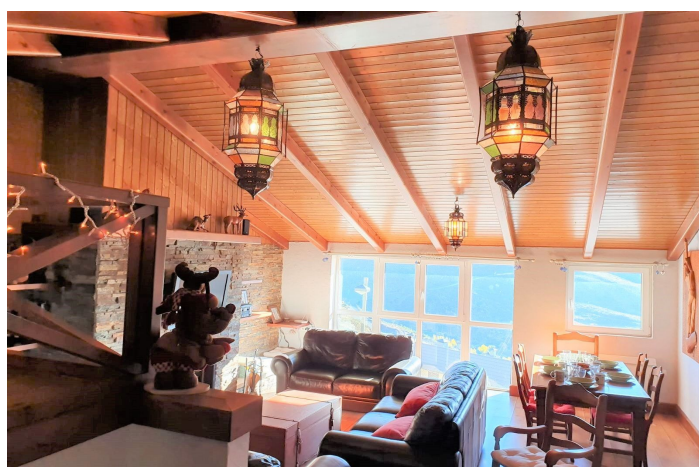

Adosada en venta en Granada

399.000 €

Referencia: R4357954 Dormitorios: 4 Baños: 2 Construido: 130m²

Granada, Monachil

TOWNHOUSE IN SIERRA NEVADA

THE PROPERTY CONSISTS OF 130M2, DIVIDED INTO TWO FLOORS, HAS 4 BEDROOMS, 2 BATHROOMS, LIVING-DINING ROOM WITH FIREPLACE AND EXPECTACULAR VISITS TO THE MOUNTAIN, INDEPENDENT KITCHEN AND GARAGE INCLUDED IN THE PRICE.