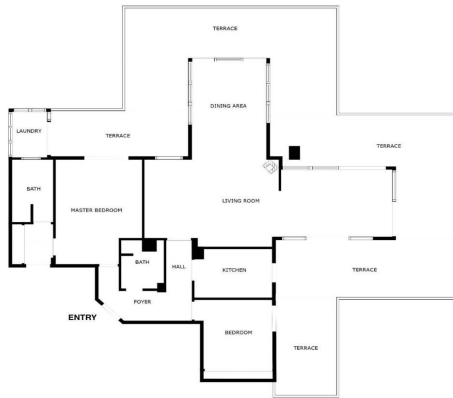

Penthouse til salg i Benalmádena

625.000 €

Reference: R4777045 Soveværelser: 2 Badeværelser: 2 Plot Size: 272m² Byg Størrelse: 135m² Terrasse: 137m²

SIZES ARE APPROXIMATE, ACTUAL MAY VARY.

Costa del Sol, Benalmadena Costa

Welcome to your dream home in the prestigious area of Higueron! This exquisite 2-bedroom penthouse offers unparalleled luxury and comfort with breathtaking sea views and a host of modern amenities.

The Reserva del Higuerón Housing Estate is an idyllic place offering the best views, an architectural style that adapts to the land's natural features and a wide variety of services. The entire area is granted safety, exclusiveness and wellbeing, as well as the satisfaction of the highest demands with every development.