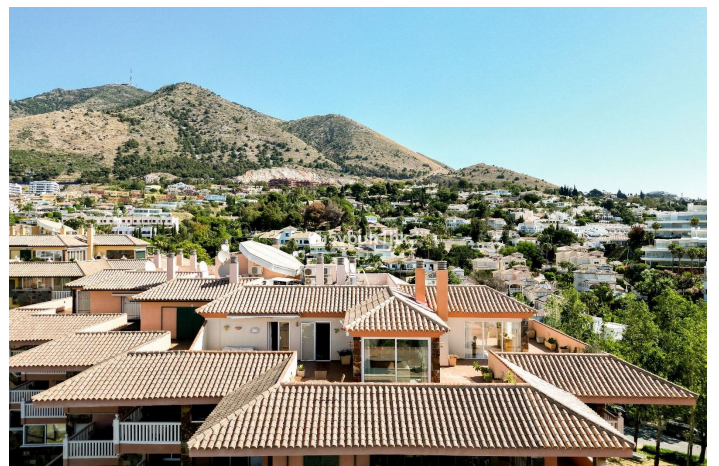

Penthouse til salg i Benalmádena

625.000 €

Reference: R4777045 Soveværelser: 2 Badeværelser: 2 Plot Size: 272m² Byg Størrelse: 135m² Terrasse: 137m²

SIZES ARE APPROXIMATE, ACTUAL MAY VARY.