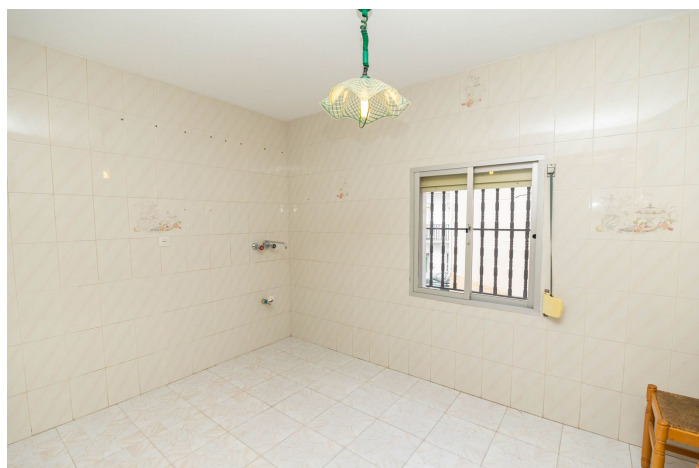

Radhus till salu i Alhaurín el Grande

169 900 €

Referens: R4958554 Sovrum: 3 Badrum: 1 Komplott: 100m² Bygga: 90m²

Malaga Inland, Alhaurín el Grande

INCREDIBLE OPPORTUNITY! If you are looking for a charming home with panoramic views and a solarium terrace to enjoy the sun all year round, this semi-detached house in Alhaurín el Grande is perfect for you. For just €169,900, you can live in a peaceful area with all amenities within reach. This 90 m² semi-detached house features 3 spacious bedrooms, a full bathroom, and a functional layout that maximises space and natural light. The property, in good conditions, provides an ideal outdoor space to relax or enjoy with family. Its south, east, and west orientation ensures brightness throughout the day. One of its greatest attractions is its large solarium-style terrace with terracotta flooring, perfect for enjoying breakfast outdoors while admiring the stunning mountain and city views. Additionally, it includes a storage room, ideal for extra storage space. The interior of the house stands out for its traditional Andalusian style, featuring decorative tiled staircases and solid wood doors. The bedrooms are spacious and bright, ready to be personalised to your taste. The bathroom retains a retro charm with its distinctive classic ceramic design, adding authenticity to the property. Located on Avenida de la Constitución, this property offers easy access to all necessary services: supermarkets, schools, restaurants, and excellent transport connections. At Strand Properties, we specialise in finding the perfect home for you. If you are looking to buy or sell your property with total confidence and professionalism, we are your best choice. Contact us today and let's make your dream home a reality. **IMPORTANT INFORMATION:** The house is not registered in the Land Registry. In process.