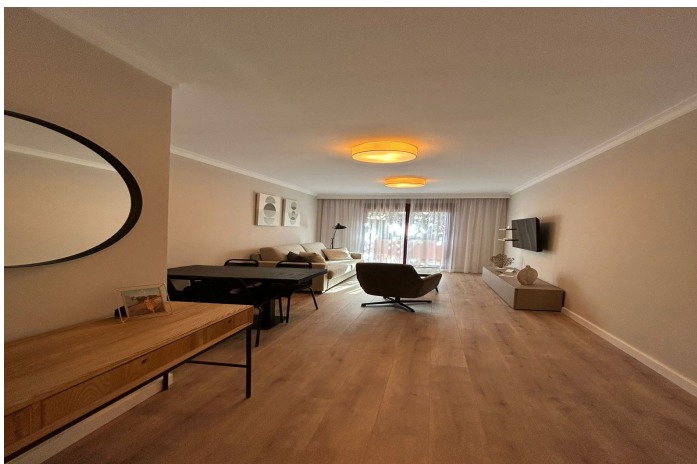

Ground Floor Apartment for sale in Benahavís

319,000 €

Reference: R4943065 Bedrooms: 2 Bathrooms: 1 Build Size: 79m² Terrace: 13m²