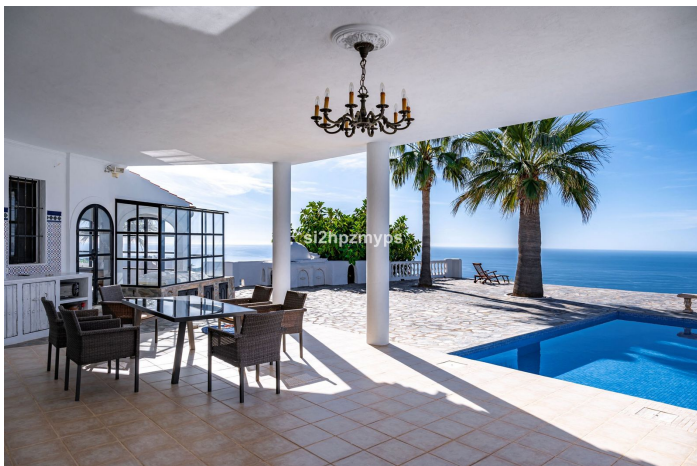

Vrijstaande villa te koop in Sayalonga

1.250.000 €

Referentie: R4964644 Slaapkamers: 3 Badkamers: 3 Plotgrootte: 5.125m² Perceelgrootte: 410m²

Axarquía, Sayalonga

Exclusive villa with stunning views Welcome to this exclusive villa with panoramic views of the Mediterranean Sea and the beautiful mountains - this is something out of the ordinary!

This stunning villa offers unbeatable panoramic views of the sea and the countryside, perfect for those looking for that property that has it all! Situated in a quiet and exclusive location, just 10 minutes from Sayalonga and 20 minutes from Algarrobo, this property offers both privacy and comfort. The large and sheltered terrace with swimming pool and the stunning views is the perfect place to enjoy the sun and the spectacular sunsets.

The main house consists of 2 double bedrooms with en-suite bathrooms, the master bedroom is amazing and offers spectacular sea views from the bed. The kitchen and dining room along with the living room are full of character such as beamed ceilings and an open fireplace. There is also a lovely conservatory to enjoy on colder days and nights.

The entire property is in top condition and offers an airy atmosphere and modern, generous spaces. Top condition throughout the property, from the interior to the gardens and all facilities.

This is a unique opportunity to acquire an exclusive villa with spectacular views in a private location in one of the most sought after areas.