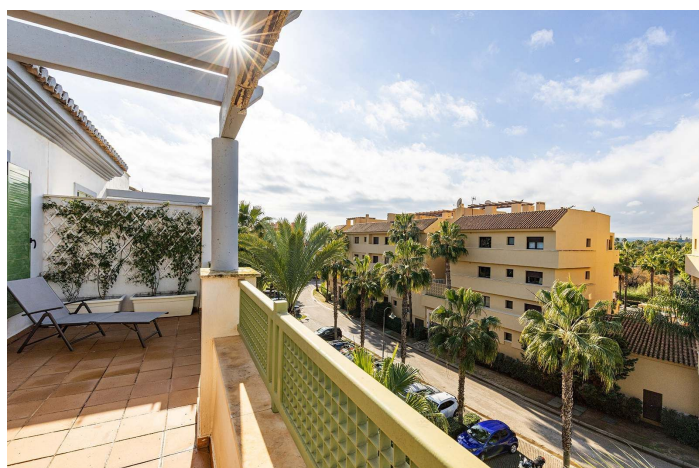

Penthouse te koop in Sotogrande

410.000 €

Referentie: R4969456 Slaapkamers: 2 Badkamers: 2 Perceelgrootte: 108m² Terras: 32m²