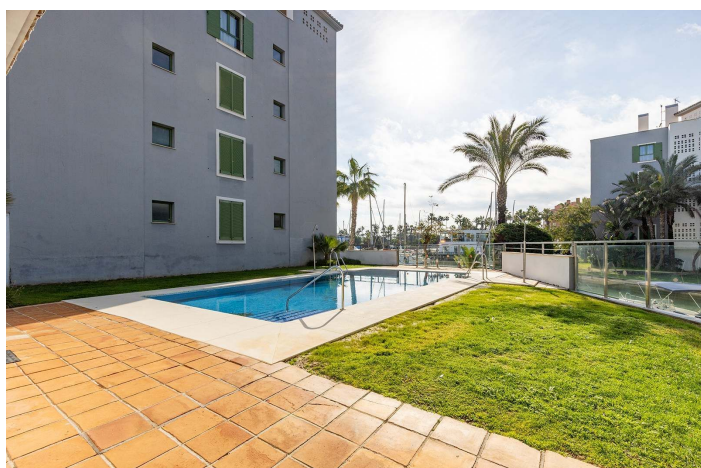

Penthouse te koop in Sotogrande

410.000 €

Referentie: R4969456 Slaapkamers: 2 Badkamers: 2 Perceelgrootte: 108m² Terras: 32m²

Costa del Sol, Sotogrande Marina

Discover this elegant 2-bedroom, 2-bathroom apartment designed to maximize natural light and enjoy the privileged views of the Sotogrande Marina.

Everything you need to know about this apartment for sale

The property features a master bedroom with an en-suite bathroom, offering both comfort and privacy. The master bedroom also has direct access to the main terrace, which provides spectacular views and abundant natural light. The second bedroom stands out with its private terrace facing northeast, offering a bright atmosphere and exceptional views of the Marina.

Main Terrace:

Southwest orientation.

Features a solarium and an outdoor dining area.

Community and Amenities

Located in one of Sotogrande's most iconic residential developments.

Communal pool.

Covered parking.