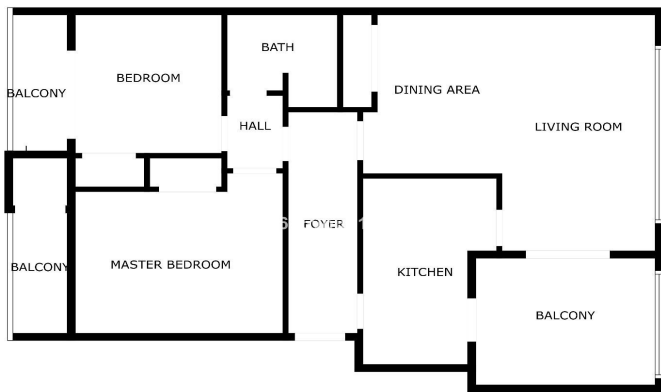

Penthouse til salg i Fuengirola

479.000 €

Reference: R4776928 Soveværelser: 2 Badeværelser: 1 Byg Størrelse: 84m² Terrasse: 7m²

SIZES ARE APPROXIMATE, ACTUAL MAY VARY.