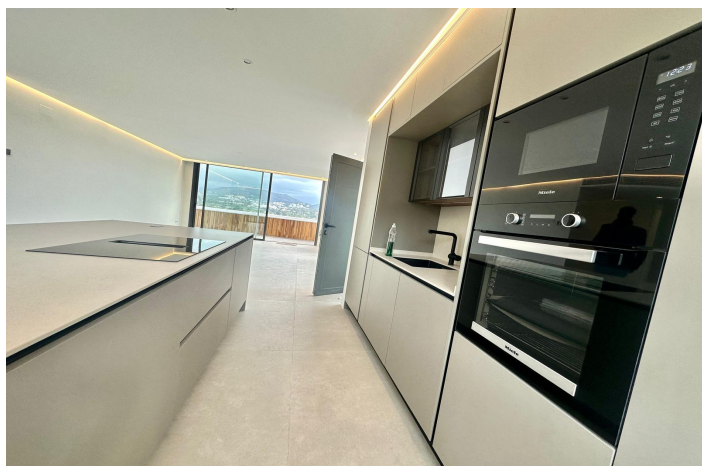

Penthouse à vendre à Marbella

950 000 €

Référence: R4974928 Chambres: 2 Bain: 2 Construite: 100m² Terrasse: 13m²

Costa del Sol, Nueva Andalucía

Luxury Penthouse in Jardines de Nueva Andalucía:

Elegance, Comfort, and Panoramic Views Experience an exclusive lifestyle in this stunning fully renovated 2024 penthouse, nestled in the prestigious Jardines de Nueva Andalucía. Boasting a sleek modern design and high-end finishes, this 2-bedroom, 2-bathroom property offers 100 m² of sophistication and comfort, complemented by a spectacular 13 m² private terrace with breathtaking views of La Concha, the surrounding golf courses and sea views. The open-plan layout enhances natural light and spaciousness, creating a refined yet inviting ambience. Sunlight floods every corner, highlighting contemporary details, elegant ceramic flooring, and a thoughtfully designed interior for maximum comfort. Key Features: ✓ Fully renovated in 2024, featuring a modern style with top-quality materials. ✓ 13 m² private terrace, perfect for sunlit breakfasts or dining under the stars. ✓ Private lift access, ensuring maximum convenience and privacy. ✓ Communal pool and landscaped gardens, offering a peaceful retreat in Nueva Andalucía. ✓ Prime location, just minutes from fine dining, boutique shopping, and the glamorous Puerto Banús. An ideal home, whether for year-round living or a luxurious getaway in Marbella.