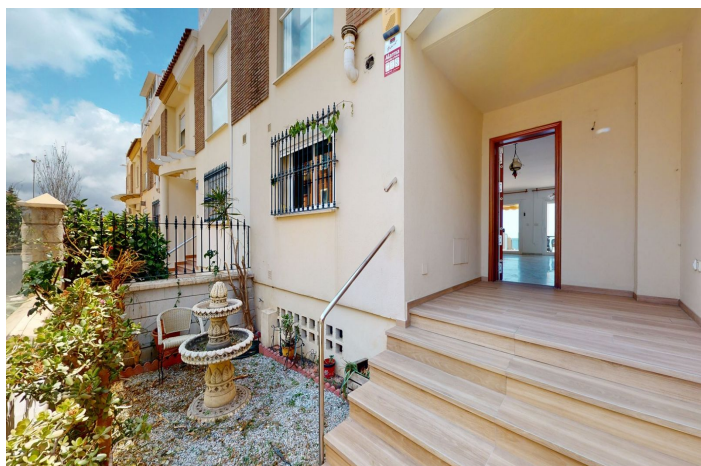

Maison semi-défectée à vendre à Torre del Mar

820 000 €

Référence: R4325527 Chambres: 4 Terrain: 250m² Construite: 250m²

Costa del Sol East, Torre del Mar

This is a magnificent front line beach townhouse with spectacular views to the beach and the promenade. The property has a living room, a kitchen, 4 bedrooms, 2 bathrooms, a toilet, 3 terraces, a balcony, a garage for 2 cars and a storage room. The house is divided into 3 floors and the basement where the garage is located. The entrance is on the ground floor where we find a hallway that connects with the kitchen, a toilet and the living room that has a large outdoor terrace, from the same terrace we have a door that gives access to the promenade and the beach. The first floor has 3 bedrooms and 2 bathrooms, from 2 bedrooms you have breath-taking sea views, the master bedroom has a dressing room, a terrace and an en-suite bathroom, the other bathroom is for the 2 bedrooms. On the third floor we have a room with 2 large terraces one facing the mountains and the other facing the sea and have incredible panoramic views. In the basement we find a large garage that can store 2 cars and there is plenty of space to store things, just in front of the garage there is a large storage room. The property is perfect if you like to live in front of the sea. The sound and the peace that the sea transmits is incomparable. We are pleased to be able to present this dream property to you soon, either personally or via virtual viewing. Because this world, it is unique - just like our Axarquía. In Andalusia. On the Costa del Sol. Here, on the sunny side of life...