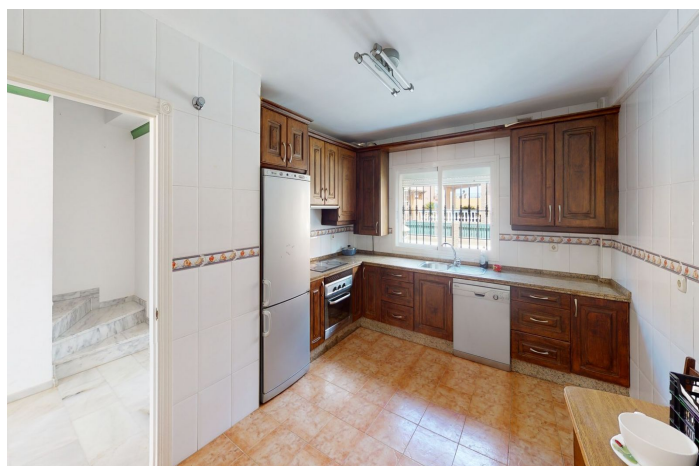

Maison semi-défectée à vendre à Torre del Mar

820 000 €

Référence: R4325527 Chambres: 4 Terrain: 250m² Construite: 250m²

Costa del Sol East, Torre del Mar

This is a magnificent front line beach townhouse with spectacular views to the beach and the promenade. The property has a living room, a kitchen, 4 bedrooms, 2 bathrooms, a toilet, 3 terraces, a balcony, a garage for 2 cars and a storage room. The house is divided into 3 floors and the basement where the garage is located. The entrance is on the ground floor where we find a hallway that connects with the kitchen, a toilet and the living room that has a large outdoor terrace, from the same terrace we have a door that gives access to the promenade and the beach. The first floor has 3 bedrooms and 2 bathrooms, from 2 bedrooms you have breath-taking sea views, the master bedroom has a dressing room, a terrace and an en-suite bathroom, the other bathroom is for the 2 bedrooms. On the third floor we have a room with 2 large terraces one facing the mountains and the other facing the sea and have incredible panoramic views. In the basement we find a large garage that can store 2 cars and there is plenty of space to store things, just in front of the garage there is a large storage room. The property is perfect if you like to live in front of the sea. The sound and the peace that the sea transmits is incomparable. We are pleased to be able to present this dream property to you soon, either personally or via virtual viewing. Because this world, it is unique - just like our Axarquía. In Andalusia. On the Costa del Sol. Here, on the sunny side of life...