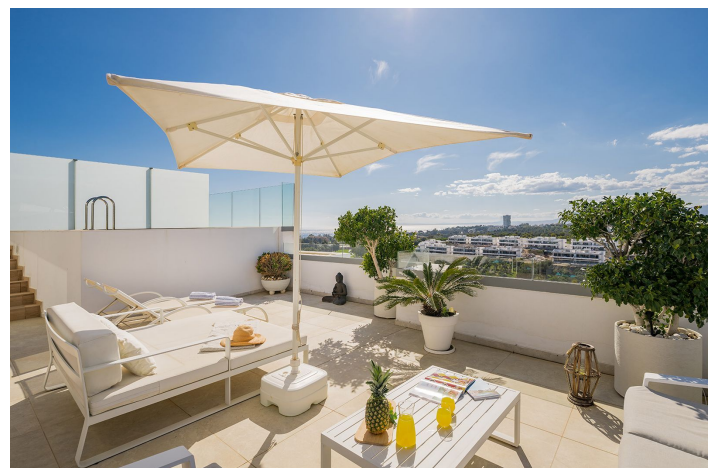

Takvåning till salu i Marbella

2 600 000 €

Referens: R4346290 Sovrum: 4 Badrum: 4 Bygga: 213m² Terrass: 173m²

Costa del Sol, Marbella (town)

UNIQUE PENTHOUSE | SOUL SUNSET | SANTA CLARA GOLF | POOL | SEA, CITY & MOUNTAIN VIEWS The video must be seen! Welcome to your new home in Marbella - where comfort meets style in a stunning setting. This spacious 4-bedroom corner penthouse is all about relaxed luxury, tucked away in a beautiful green area surrounded by top golf courses and elegant homes. Located in the sought-after Soul Marbella community, you'll also enjoy access to 5-star hotel-style services that make everyday living feel like a holiday. Set over two levels, the 213 m² interior offers a bright and welcoming living space with a modern electric fireplace, a generous dining area, and a sleek, fully fitted kitchen with NEFF appliances. The southwest-facing bedrooms are filled with natural light, and the stylish bathrooms have been thoughtfully designed for both comfort and convenience. One of the best parts of this home is the outdoor space - and there's plenty of it. With 173 m² of sunny terraces, including a huge rooftop solarium, you'll have everything you need to soak up the Mediterranean lifestyle. Lounge by your private pool, unwind in the chill-out zones, or host family and friends in the outdoor kitchen with a built-in BBQ and dining area - all with fantastic sea and golf views. We focus on quality homes near Marbella's best beaches and golf courses, and with over 30 years of experience in construction and real estate, we're here to help you find the right property. If you'd like more details on this stunning home - including floor plans, specs, or amenities i Soul Marbella just reach out. We're always available and happy to help!