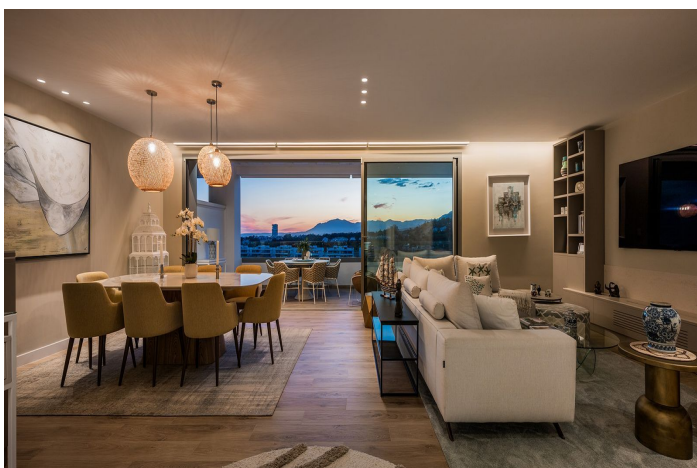

Takvåning till salu i Marbella

2 600 000 €

Referens: R4346290 Sovrum: 4 Badrum: 4 Bygga: 213m² Terrass: 173m²

Costa del Sol, Marbella (town)

UNIQUE PENTHOUSE | SOUL SUNSET | SANTA CLARA GOLF | POOL | SEA, CITY & MOUNTAIN VIEWS The video must be seen! Welcome to your new home in Marbella - where comfort meets style in a stunning setting. This spacious 4-bedroom corner penthouse is all about relaxed luxury, tucked away in a beautiful green area surrounded by top golf courses and elegant homes. Located in the sought-after Soul Marbella community, you'll also enjoy access to 5-star hotel-style services that make everyday living feel like a holiday. Set over two levels, the 213 m² interior offers a bright and welcoming living space with a modern electric fireplace, a generous dining area, and a sleek, fully fitted kitchen with NEFF appliances. The southwest-facing bedrooms are filled with natural light, and the stylish bathrooms have been thoughtfully designed for both comfort and convenience. One of the best parts of this home is the outdoor space - and there's plenty of it. With 173 m² of sunny terraces, including a huge rooftop solarium, you'll have everything you need to soak up the Mediterranean lifestyle. Lounge by your private pool, unwind in the chill-out zones, or host family and friends in the outdoor kitchen with a built-in BBQ and dining area - all with fantastic sea and golf views. We focus on quality homes near Marbella's best beaches and golf courses, and with over 30 years of experience in construction and real estate, we're here to help you find the right property. If you'd like more details on this stunning home - including floor plans, specs, or amenities i Soul Marbella just reach out. We're always available and happy to help!