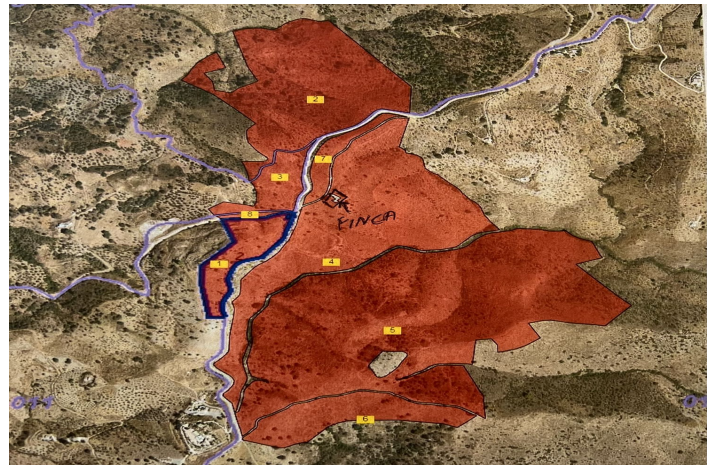

## Malaga Inland, Casabermeja

This is an exclusive Cortijo, completely different from others, because there is nothing similar with these dimensions for sale anywhere, much less at this price, in the municipality of Casabermeja.

We are talking about a property with a plot of land measuring just over 880,000 square meters. The land is very large and is perfect for individuals or families with horses, rural tourism using the land with small glamping cottages, solar panels, etc. From this plot, in some places, you can even see the sea and the port of Malaga.

The farmhouse has perfect access, with asphalt almost to the door, incredible views, and the entire property can be accessed via rural roads? a true treasure.