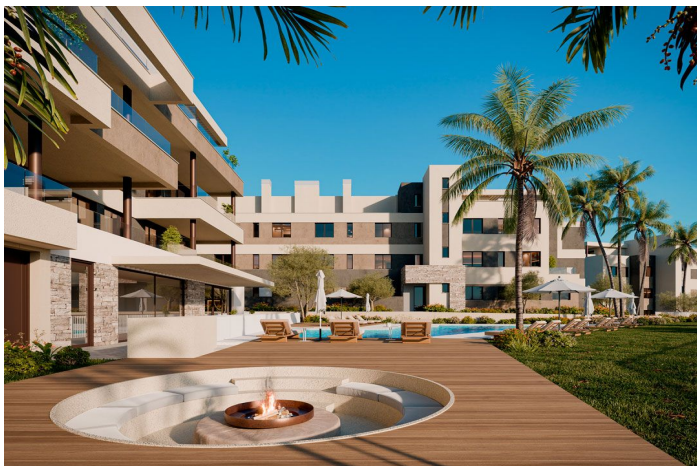

## Costa del Sol, Mijas (Pueblo)

New homes in Mijas!

This development is a modern residential of 75 new homes in Mijas, designed to enjoy a warm and balanced lifestyle. A project surrounded by nature, with incredible sea and mountain views and with common areas designed for relaxation, entertainment, sports and wellness.

In its common areas we find a swimming pool in the central area with a chillout area, designed to enjoy and relax. It also has a gym, a social club and barbecue area and picnic areas for meetings and celebrations with friends or family. All surrounded by more than 13,000 m2 of gardens that invite you to disconnect.

### Vues

Jardin

Piscine