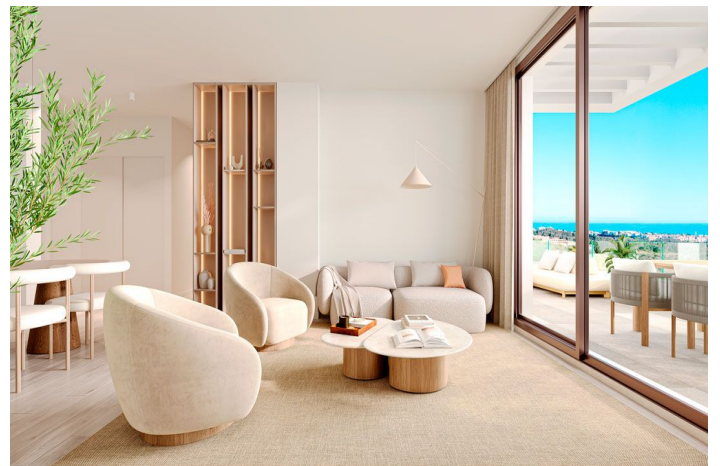

## Costa del Sol, Mijas (Pueblo)

New homes in Mijas!

This development is a modern residential of 75 new homes in Mijas, designed to enjoy a warm and balanced lifestyle. A project surrounded by nature, with incredible sea and mountain views and with common areas designed for relaxation, entertainment, sports and wellness.

The residential complex consists of 2 and 3 bedroom apartments with incredible terraces of up to 100 m2 and first floors with gardens. All rooms have been designed to create relaxing environments, with an unbeatable orientation to maximize the views of the Mediterranean Sea and natural lighting and ventilation. The kitchens come equipped with appliances including: induction hob, refrigerator, washing machine, dishwasher, extractor hood, oven and microwave.