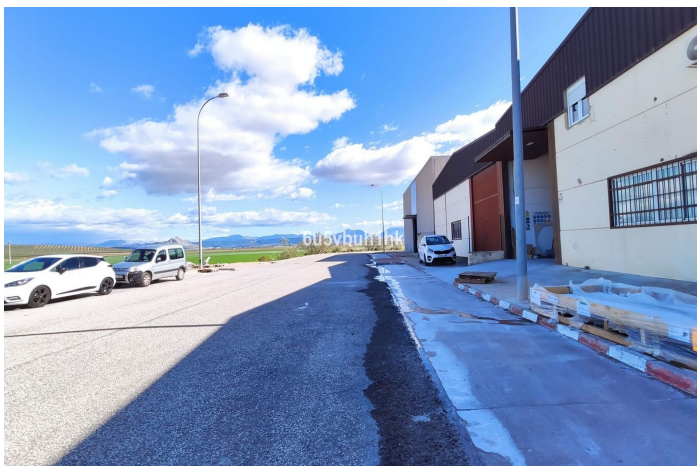

Jord til salg i Mollina

215.000 €

Reference: R4957048 Grundstørrelse: 2.000m²

Malaga Inland, Mollina

Industrial land for sale or exchange in Las Viñas Business Park, Mollina, Malaga

Boost your project in the heart of Andalusian logistics! Two contiguous plots of 1,000 sqm each are available in the Las Viñas Business Park, strategically located between Mollina and Antequera, the perfect hub for connecting with the entire peninsula.

From here, your company will enjoy maximum accessibility, being just 18 minutes from the new Antequera Dry Port, the epicentre of intermodal operations. The location is also a step away from the Bobadilla train station and the AVE high-speed rail station in Antequera, optimising transport times and costs, with direct access to the A-92 motorway putting Malaga, Cordoba, and Granada just 55 minutes away and Seville 80 minutes away.

The plots feature complete infrastructure, including sewage, drinking water, and public lighting, making them ideal for distribution and logistics centres, manufacturing plants, workshops, or import and export operations.

Imagine your facility equipped here, growing alongside top-tier companies and benefiting from a location that encourages transport savings and streamlines every shipment. Experience the security of a consolidated business environment and the support of tailored services for your company. Do not miss this investment opportunity in a constantly expanding area. Contact us today for more information and to book your visit. Turn these plots into the engine of your future success!