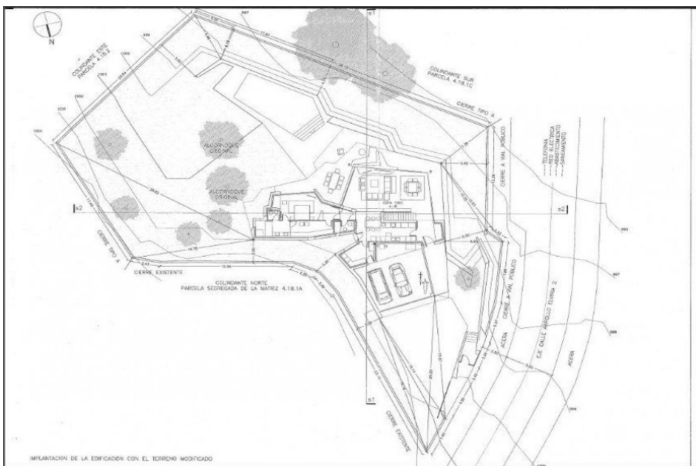

Residential Plot for sale in Marbella

495,000 €

Reference: R4096015 Plot Size: 1,500m²

Costa del Sol, Elviria

Land, Elviria, Costa del Sol. Garden/Plot 1500 m². Setting : Close To Golf, Close To Schools. Orientation : South. Pool : Room For Pool. Views : Panoramic. Garden : Private.

Features:

Orientation

South

Pool

Room for Pool

Views

Panoramic

Garden