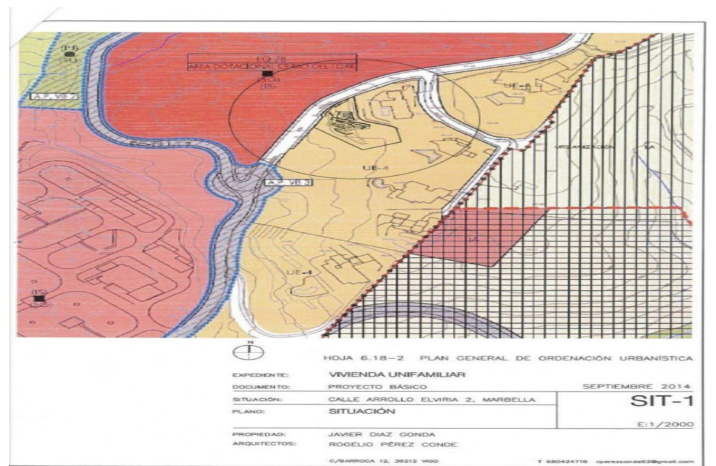

Residential Plot for sale in Marbella

495,000 €

Reference: R4096015 Plot Size: 1,500m²

Costa del Sol, Elviria

Land, Elviria, Costa del Sol. Garden/Plot 1500 m². Setting : Close To Golf, Close To Schools. Orientation : South. Pool : Room For Pool. Views : Panoramic. Garden : Private.

Features:

Orientation

South

Pool

Room for Pool

Views

Panoramic

Garden

Private

Setting

Close To Golf

Close To Schools