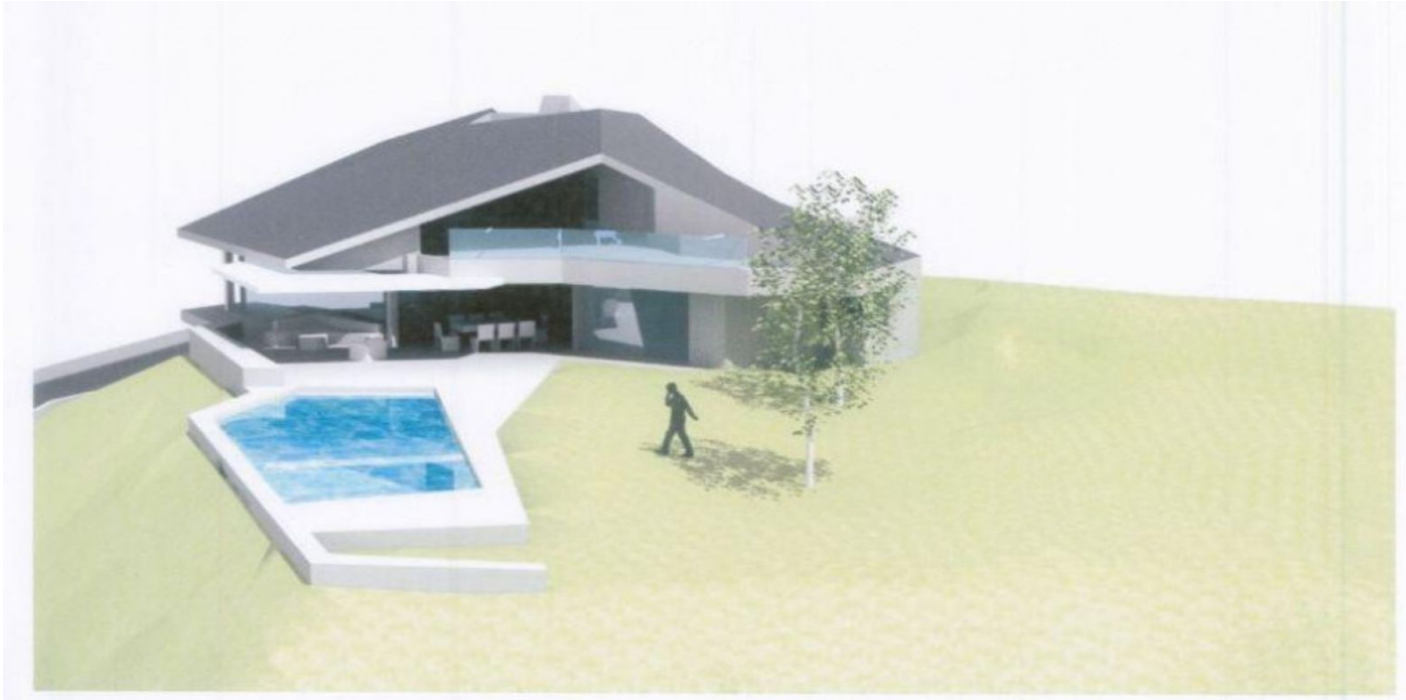

Residential Plot for sale in Marbella

495,000 €

Reference: R4096015 Plot Size: 1,500m²

Costa del Sol, Elviria

Land, Elviria, Costa del Sol. Garden/Plot 1500 m². Setting : Close To Golf, Close To Schools. Orientation : South. Pool : Room For Pool. Views : Panoramic. Garden : Private.

Features:

Orientation

South

Pool

Room for Pool

Views

Panoramic

Garden

Private

Setting

Close To Golf

Close To Schools