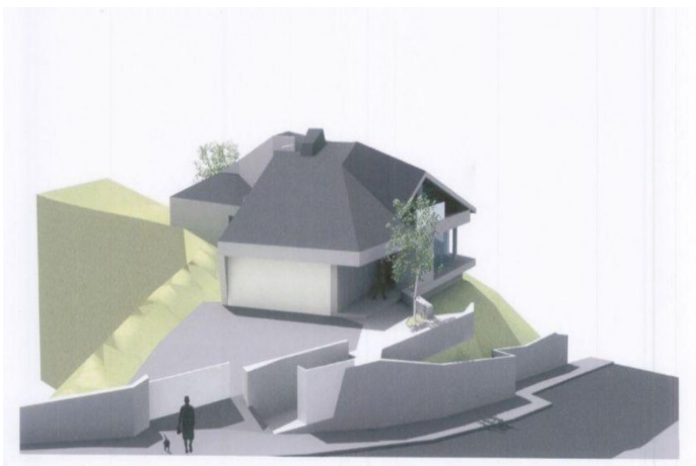

Residential Plot for sale in Marbella

495,000 €

Reference: R4096015 Plot Size: 1,500m²

Costa del Sol, Elviria

Land, Elviria, Costa del Sol. Garden/Plot 1500 m². Setting : Close To Golf, Close To Schools. Orientation : South. Pool : Room For Pool. Views : Panoramic. Garden : Private.

Features:

Orientation

South

Pool

Room for Pool

Views

Panoramic

Garden