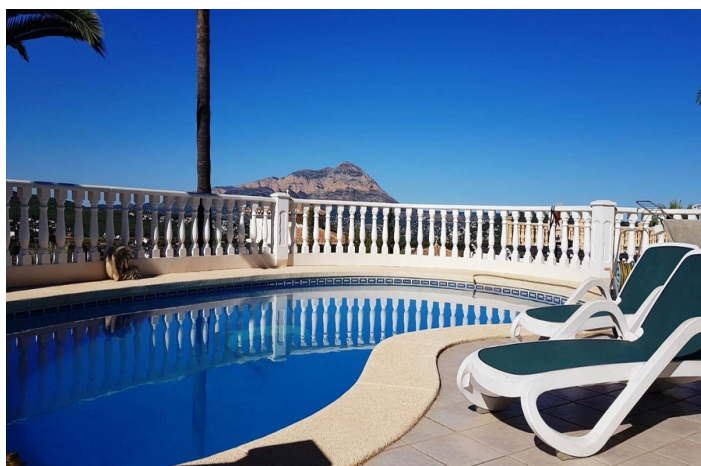

Villa / Chalet en venta en Benitachell

561.750 €

Referencia: AC10958 Dormitorios: 5 Baños: 3 Terreno: 1.000m² Construido: 220m²

Costa Blanca North, Benitachell

Situated a mere 3 minutes away from the prestigious Lady Elizabeth School, this location ensures a quick and effortless commute for your family's educational needs. With an open plan kitchen/living/dining room offering ample space for entertaining family and friends. Phenomenal views of the valley and Montgó in the distance, this property must be seen to be truly appreciated.