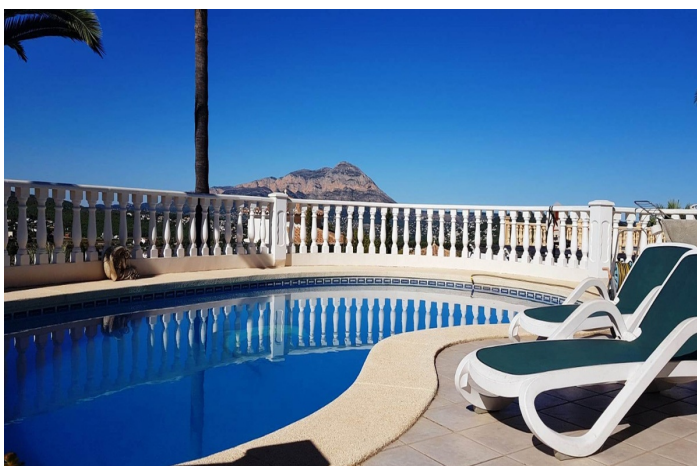

## Costa Blanca North, Benitachell

Situated a mere 3 minutes away from the prestigious Lady Elizabeth School, this location ensures a quick and effortless commute for your family's educational needs. With an open plan kitchen/living/dining room offering ample space for entertaining family and friends. Phenomenal views of the valley and Montgó in the distance, this property must be seen to be truly appreciated.