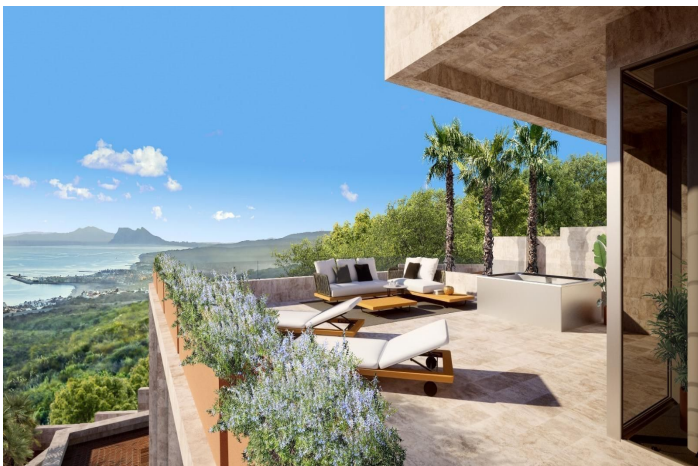

Fristående villa till salu i Sotogrande

2 700 000 €

Referens: R5054695   Sovrum: 4   Badrum: 6   Komplot: 1012m²   Bygga: 435m²   Terrass: 400m²