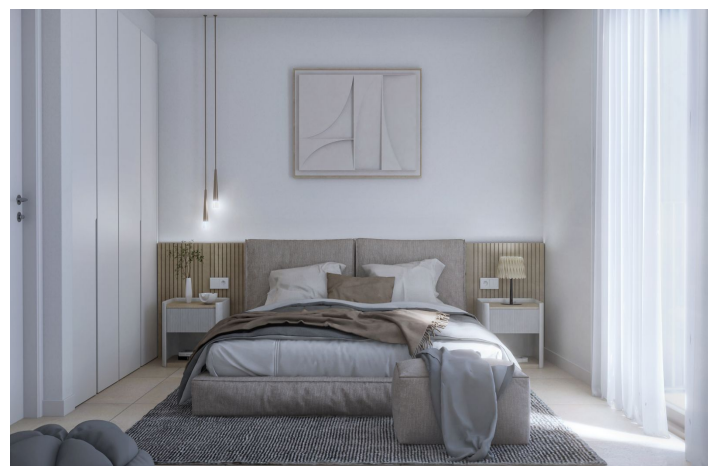

Lejlighed i midten etage til salg i Estepona

410.000 - 620.000 €

Reference: R4820875   Soveværelser: 1 - 2   Badeværelser: 1 - 2   Byg Størrelse: 40m² - 84m²   Terrasse: 4m² - 18m²