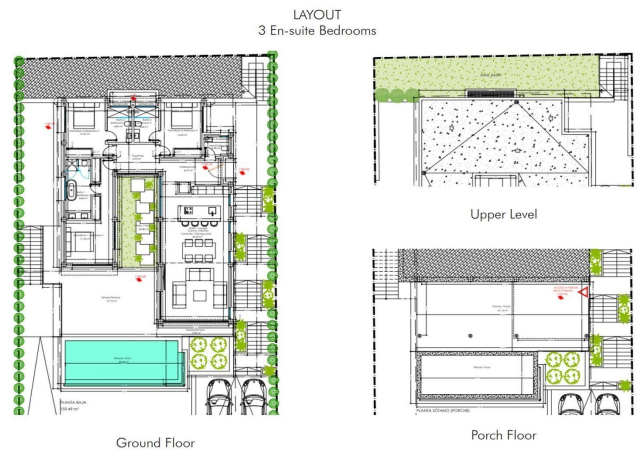

Vrijstaande villa te koop in Benalmádena

2.295.000 €

Referentie: R5132125 Slaapkamers: 3 Badkamers: 3 Plotgrootte: 601m² Perceelgrootte: 265m² Terras: 150m²

Costa del Sol, La Capellania

Located next to La Capellanía, just five minutes from the charming Benalmádena Pueblo and directly beneath the iconic Buddhist Stupa in Retamar, this exceptional single-level villa has been designed by one of Spain's most award-winning architects. Every line and detail has been carefully considered to blend contemporary design, supreme comfort, and a view that can, without exaggeration, be described as one of the very best in the entire area. From the living spaces, sun-drenched terraces, and the impressive 148 m² rooftop terrace, the panorama unfolds – the Mediterranean in all its splendour, the coastline of Fuengirola, and the gentle backdrop of the mountains.

The property offers multiple sunny terraces, an infinity pool, fruit trees, private parking, a security system, and a gated perimeter for both privacy and peace of mind. The possibility of extending into the lower level provides the flexibility to create additional space without compromising the elegance of the villa's single-storey design.