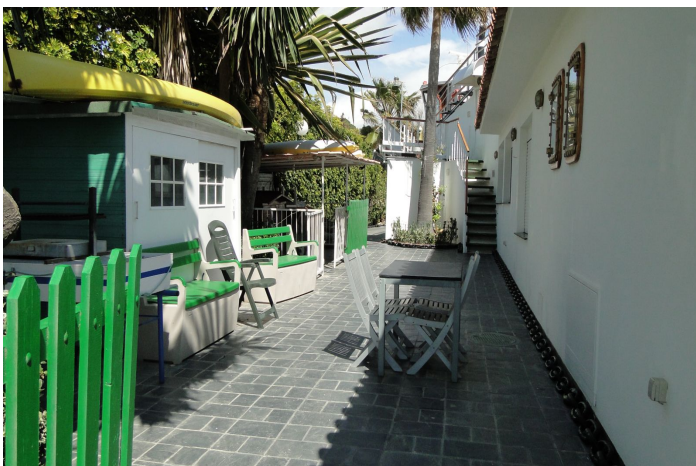

Vrijstaande villa te koop in Mijas

2.700.000 €

Referentie: R3397030 Slaapkamers: 6 Badkamers: 7 Plotgrootte: 980m² Perceelgrootte: 173m² Terras: 300m²

2019/4/8 19:14