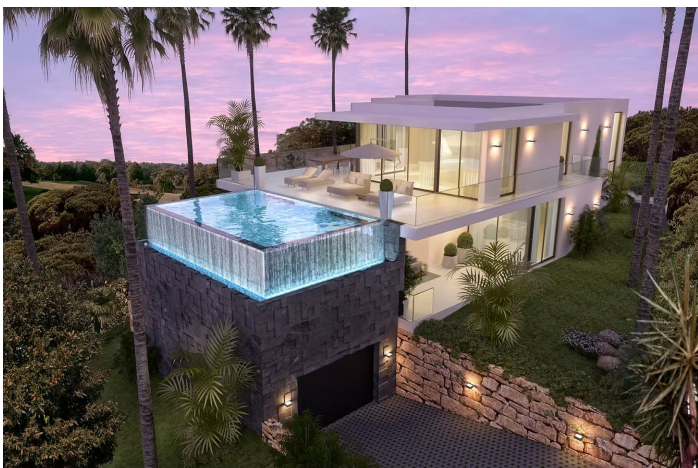

## Costa del Sol, Cabopino

Nestled in a distinctive and peaceful setting in Cabopino on the Costa del Sol, far from the crowded coastline, this exceptional villa is truly captivating. It embodies elegance, design, and outstanding quality.

This charming detached home reflects a refined sense of style—perfectly suited to those who will call this extraordinary residence their home. Set in a stunning natural environment, the property offers remarkable views over the golf course, stretching to the Mediterranean Sea, North Africa, and the port of Cabopino.

This contemporary villa showcases a passion for modern architecture, combining sophisticated design, carefully considered interiors, and innovative, spacious layouts. The home features multiple bedrooms, en-suite options, walk-in wardrobes, generous living areas, a fully equipped kitchen, and a private infinity pool.

### Vues

Mer  
Montagne  
Panoramique  
Jardin  
Piscine  
Le golf