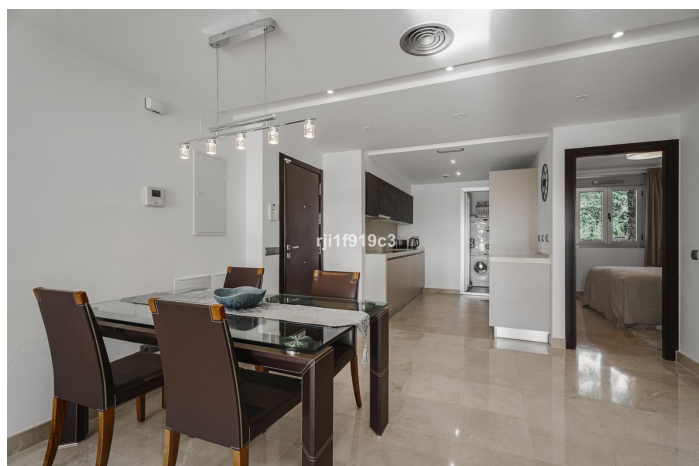

Mellanlägenhet till salu i Marbella

335 000 €

Referens: R4892428 Sovrum: 2 Badrum: 2 Bygga: 86m² Terrass: 22m²

Costa del Sol, La Mairena

La Mairena is a residential in a beautiful environment, declared a natural biosphere reserve by UNESCO, and only 7 kilometres from Elviria beach, east of Marbella. The residential is surrounded by a strikingly beautiful cork forest with sea views. La Mairena is a residential area you can enjoy all year round. Having a relaxed atmosphere, undisturbed by any noise from traffic yet close to good-quality road links to the centre of Marbella.

The apartment has 2 complete bathrooms, an open-plan kitchen and a terrace which is directly accessible from both the lounge and the master bedroom. The apartment is built to the highest standard with first-class finishes including a modern designed integrated kitchen with quartz worktop, thermal and acoustic insulation, air-conditioning, solar powered heater and automatic permanent ventilation system in all rooms. Each block has its own elevator and exterior carpentry finishes in aluminium. There is outdoor private parking. Don't miss this opportunity!