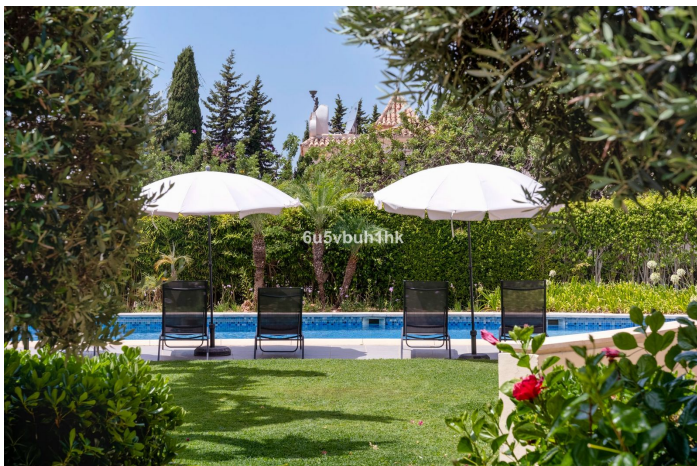

Apartment mit mittlerer Etage zum Verkauf in Marbella

1.595.000 €

Referenz: R4425514 Schlafzimmer: 3 Badezimmer: 3 Garten: 196m² Terrasse: 53m²

Costa del Sol, Marbella (town)

Welcome to Imara, where you'll find an elegant property offering 3 bedrooms and 3 bathrooms. This spacious residence spans a generous 196 square meters, dedicated to providing the utmost comfort and style. As you step inside, you'll be greeted by a bright and inviting living and dining area. The apartment features a cozy fireplace, creating a warm ambiance on cooler evenings, and an open American kitchen equipped with high-quality Bosch appliances. For added convenience, there's a separate laundry room, making household chores a breeze. The standout feature of this property is the expansive terrace, measuring over 50 square meters. It offers both covered and uncovered sections, providing the perfect setting to soak in the breathtaking sea views. The main bedroom, complete with a private bathroom, opens directly onto this inviting terrace. Additionally, there are two more bedrooms, each with their own bathrooms, ensuring ample space and privacy for all residents. An extra guest toilet adds to the overall convenience. The community offers exceptional amenities, including a heated swimming pool surrounded by meticulously maintained gardens. With 24-hour security in place, you can enjoy a peaceful and secure environment. Situated in the highly sought-after Sierra Blanca area on the prestigious Golden Mile, you're just a quick 2-minute drive from shops and a mere 5 minutes from schools. Nearby, you can explore the vibrant Marbella center and the luxurious Puerto Banus, where entertainment and leisure options abound. Imara presents an opportunity to live in both style and comfort while enjoying stunning sea views and a prime location on the Golden Mile. Contact us today to schedule a viewing and experience the exceptional lifestyle this property has to offer.