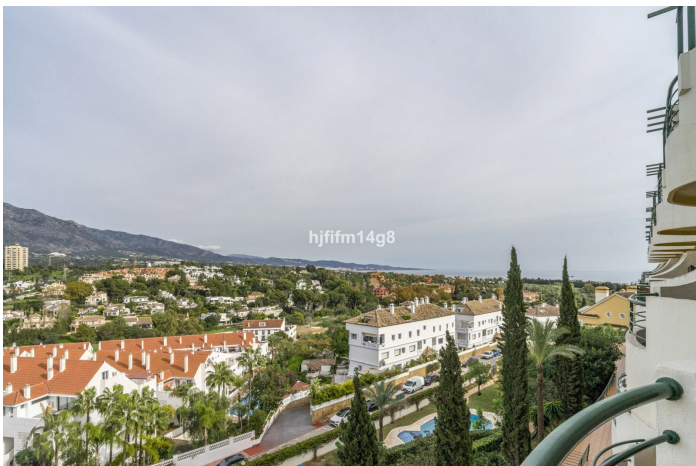

Lejlighed i midten etage til salg i Marbella

465.000 €

Reference: R4894528 Soveværelser: 2 Badeværelser: 2 Byg Størrelse: 111m²

Costa del Sol, Nueva Andalucía

We are delighted to introduce this excellent property for sale in Señorío de Aloha which has walking distance to everything, including Puerto Banus and the beaches. Sea views, partly renovated and perfect location are phrases that sum up this property. The residential development is centrally positioned within Nueva Andalucía. Just next door you have some everyday amenities such as a large supermarket and also a range of restaurants to choose from. Less than 5 minutes away by foot is Centro Plaza offering an even wider selection of dining options along with a popular gym, clothing shop, bank and offices. For golfers, there are many internationally known courses in the vicinity including Los Naranjos Golf Club, Real Club de Golf Las Brisas and Aloha Golf Club. Therefore, in this location you can truly enjoy your Mediterranean life to the absolute fullest!

The price includes one parking space and one storage room.

The private residential development has tropical gardens, three swimming pools, two children pools and a paddle tennis court.

This is a very popular urbanisation for holiday makers and there are also quite a few people renting the whole year round. This is because of its central location and no need for a car which attracts people. Therefore, this property offers exceptional rental potential and is a great investment opportunity.