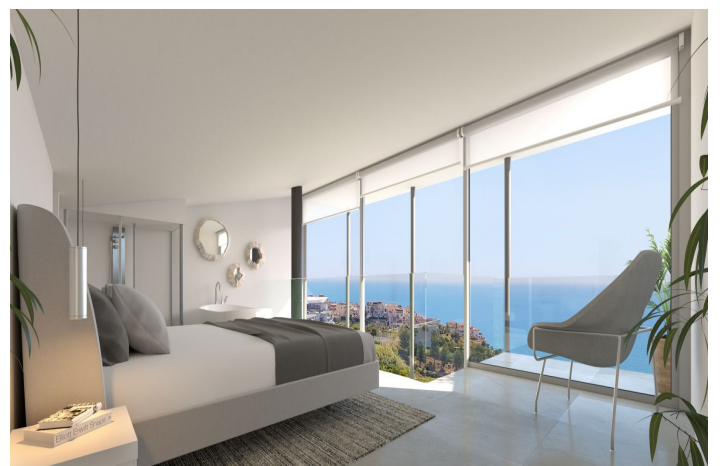

Vrijstaande villa te koop in Benalmádena

1.525.000 €

Referentie: R4917151 Slaapkamers: 4 Badkamers: 4 Plotgrootte: 62m² Perceelgrootte: 227m² Terras: 106m²