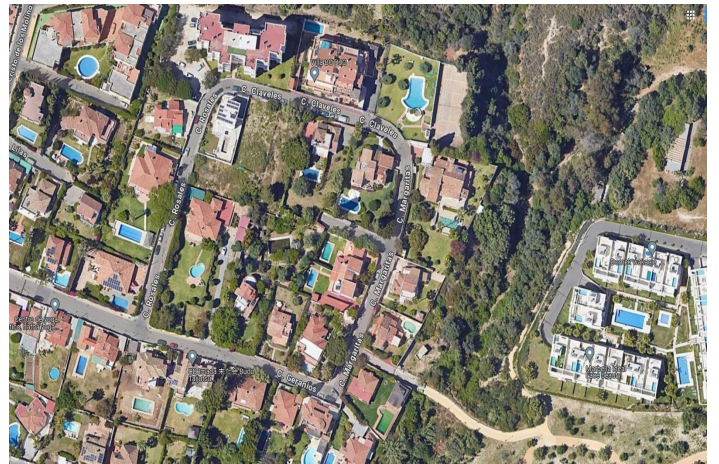

## Costa del Sol, Río Real

Semi-detached Villa for Sale in Marbella, Río Real Area.

We present this charming semi-detached villa in the exclusive area of Río Real, Marbella. With a surface area of 215 m<sup>2</sup>, this house is distributed over two floors, offering a spacious and comfortable space to enjoy with the family.

Located in the prestigious area of Río Real, this villa offers the tranquility of a residential environment, without giving up the proximity of all the services that Marbella has to offer.

This is a unique opportunity to acquire a home in one of the best areas of the Costa del Sol. Contact us for more information!

Townhouse, Río Real, Costa del Sol.

3 Bedrooms, 2 Bathrooms, Built 215 m<sup>2</sup>.

Setting : Close To Golf, Close To Sea, Close To Town, Close To Forest, Close To Marina.

Orientation : South.

Condition : Good.