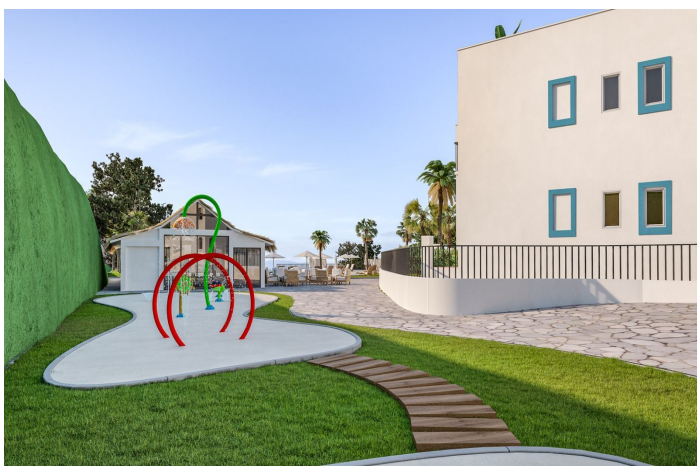

Penthouse te koop in Benahavís

519.000 €

Referentie: R4652482 Slaapkamers: 2 Badkamers: 2 Perceelgrootte: 90m² Terras: 120m²

Costa del Sol, Benahavís (town)

What makes this penthouse unique is its wide range of Amenities that delivers exclusive, quality experiences and unique offering by the most qualified and professional staff to ensure all your needs are looked after. Our gymnasium and spa, equipped with the latest generation of machines and therapists; the Club House, with fresh, local produce; our parklands areas & gardens an paradigm of relaxation.

Apartment provides ample terraces that embrace natural light, extending interior livable areas outside. Also has his own solarium where a private Jacuzzi is installed plus chill out and BBQ.

For those who love the sun, our penthouse has a huge 90m² space for the those most passionate about benefitting from vitamin D! Use it for your favourite hobby, with Jacuzzi and barbecue you extend your summer days, and enjoy your own exercise area or outdoor play area with your children!

Kenmerken:

Kenmerken

Overdekt terras
 Nabij transport
 Privéterras
 Opslagruimte
 Marmeren vloeren
 Dubbel glas
 24 -uurs receptie
 Wifi
 Bijkeuken
 Jacuzzi
 Barbecu
 Glasvezel
 Sportschool
 Solarium
 Peddeltennis
 Tennisbaan
 Sauna

Keer bekeken

Zee
 Berg
 Panoramisch
 Land
 Pool
 Golf

Pool

Gemeenschappelijk
 Verhitte
 Binnen-
 Kinderen zwembad

Tuin

Gemeenschappelijk

Nutsvoorzieningen

Elektriciteit