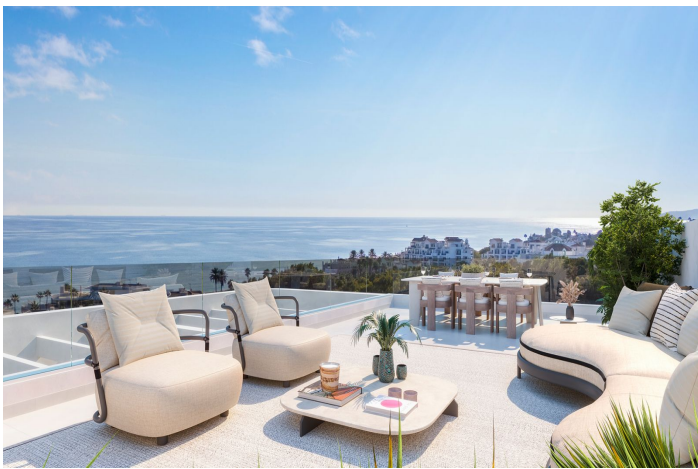

Lejlighed i stueetagen til salg i Estepona

290.000 - 1.100.000

€

Reference: R4922596   Soveværelser: 1 - 3   Badeværelser: 1 - 2   Byg Størrelse: 45m² - 141m²