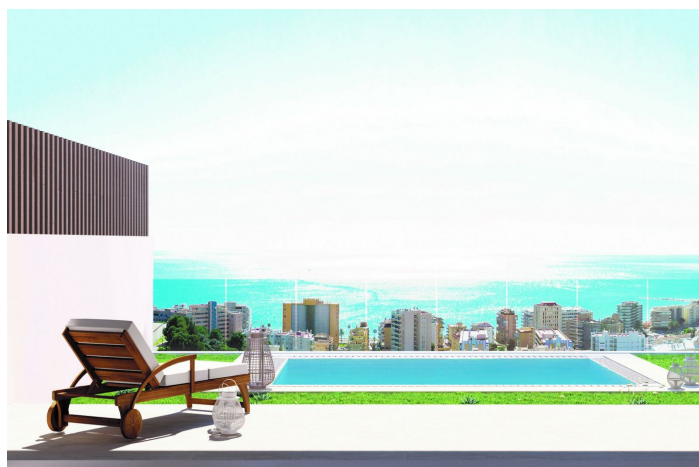

Semi-inriktat hus till salu i Fuengirola

1 460 000 €

Referens: R4123522 Sovrum: 3 Badrum: 3 Komplot: 170m² Bygga: 507m² Terrass: 244m²

Costa del Sol, Torreblanca

This unique and high-quality concept is located in Torreblanca, in the best location in Fuengirola, and offers a magnificent panoramic view of the Mediterranean Sea and the skyline of Fuengirola. The villa in this exclusive new development is divided into three levels. The villa has three bedrooms and a spacious living room, as well as an open, fully equipped integrated kitchen with a private terrace where you can enjoy breakfast while admiring the beautiful mountain views.

The villa has several spacious terraces, an overflow swimming pool, parking spaces for two cars and a luxurious rooftop terrace with outdoor kitchen, offering stunning views over Fuengirola and the Mediterranean Sea. It is designed to work as a whole with luxurious solutions, taking into account the times of day and sunlight. The villa is equipped with a lift, making it ideal for people with reduced mobility.