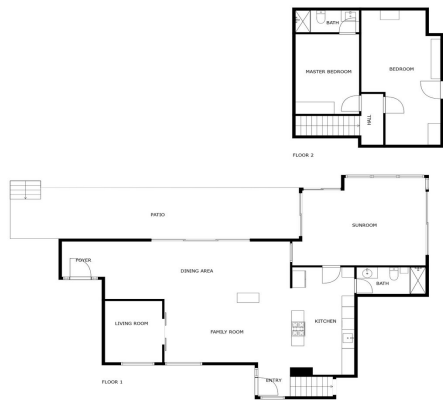

Finca - Cortijo till salu i Alhaurín de la Torre

495 000 €

Referens: R4648888 Sovrum: 2 Badrum: 3 Komplott: 3 189m² Bygga: 245m²

SIZES ARE APPROXIMATE, ACTUAL MAY VARY.