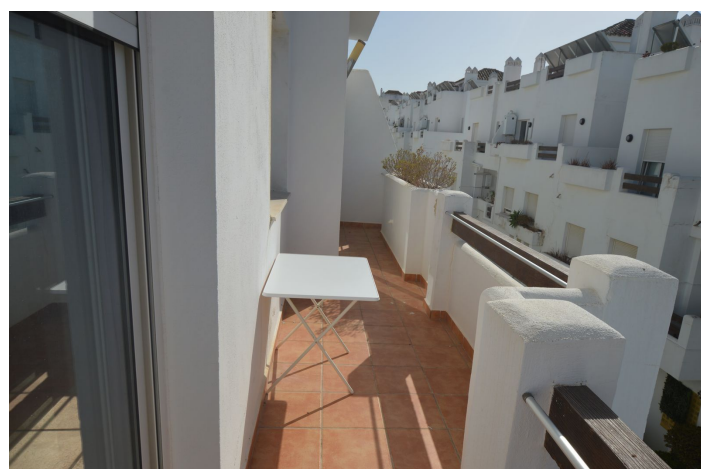

Mellanlägenhet till salu i Estepona

375 000 €

Referens: R4782544   Sovrum: 3   Badrum: 2   Bygga: 90m²   Terrass: 10m²