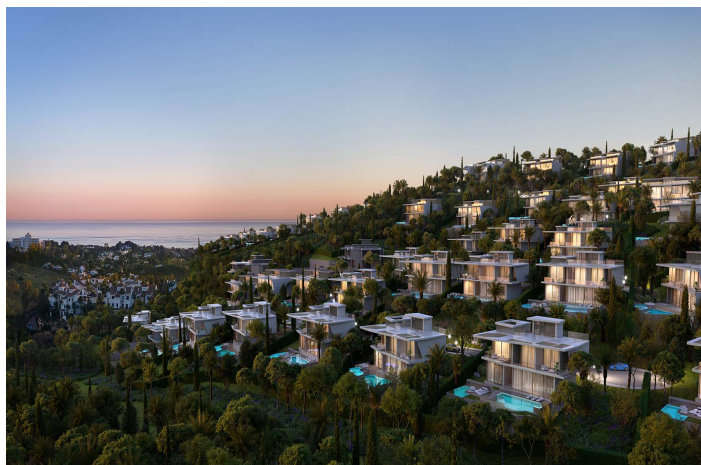

Luxury villas in Benahavís

5.341.290 -

9.697.120 €

Reference: AP1378 Soveværelser: 4 - 6 Badeværelser: 4 - 6 Plot Size: 700m² - 10.111m²

Costa del Sol, Benahavís (town)

53 exclusive villas rise gently from the land. They are carefully constructed at different levels on the hills to ensure every villa enjoys endless panoramas of the Mediterranean Sea.

These amazing residences are available in three different types: Esmeralda Villas with 4 bedrooms, Zafiro Villas with 5 bedrooms and Diamante Villas with 6 bedrooms.

The layout of the exclusive units includes spacious roof terraces, sauna rooms, a home theatre, lush garden and a multipurpose room that can easily be turned into a gym.