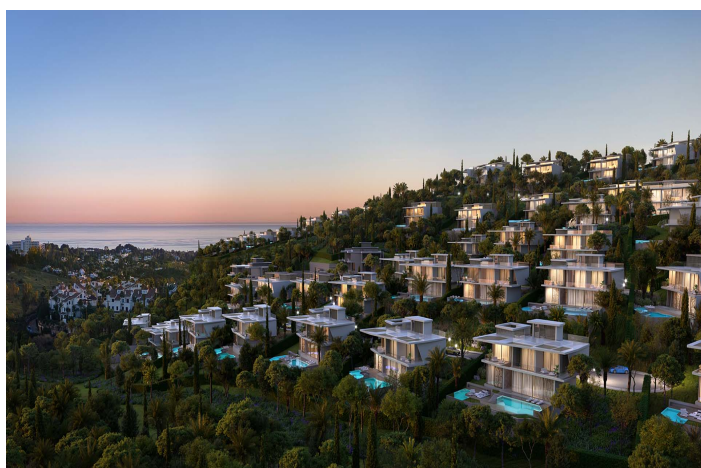

## Costa del Sol, Benahavís (town)

53 exclusive villas rise gently from the land. They are carefully constructed at different levels on the hills to ensure every villa enjoys endless panoramas of the Mediterranean Sea.

These amazing residences are available in three different types: Esmeralda Villas with 4 bedrooms, Zafiro Villas with 5 bedrooms and Diamante Villas with 6 bedrooms.

The layout of the exclusive units includes spacious roof terraces, sauna rooms, a home theatre, lush garden and a multipurpose room that can easily be turned into a gym.