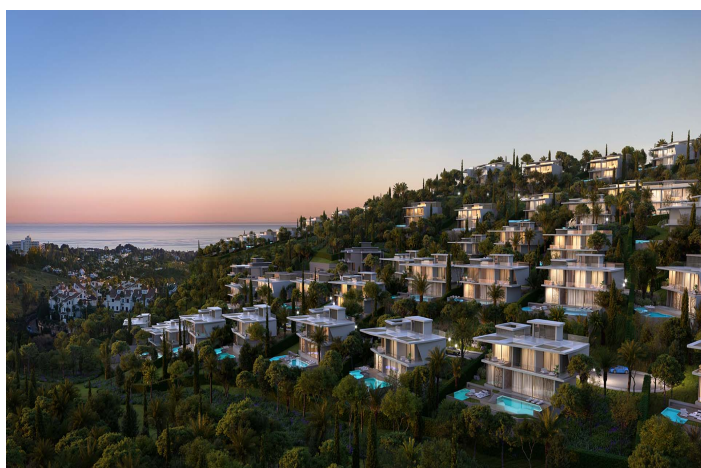

Luxury villas in Benahavís

5,341,290 -

9,697,120 €

Reference: AP1378 Bedrooms: 4 - 6 Bathrooms: 4 - 6 Plot Size: 700m² - 10,111m²

Costa del Sol, Benahavís (town)

53 exclusive villas rise gently from the land. They are carefully constructed at different levels on the hills to ensure every villa enjoys endless panoramas of the Mediterranean Sea.

These amazing residences are available in three different types: Esmeralda Villas with 4 bedrooms, Zafiro Villas with 5 bedrooms and Diamante Villas with 6 bedrooms.

The layout of the exclusive units includes spacious roof terraces, sauna rooms, a home theatre, lush garden and a multipurpose room that can easily be turned into a gym.

Features:

Views

Sea

Golf

Security

24 Hour Security

Setting

Close To Golf