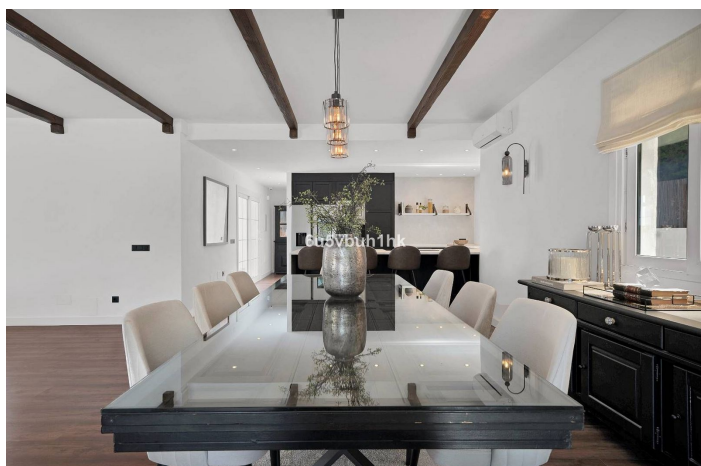

Villa for sale in Benahavís

2,300,000 €

Reference: R4787101 Bedrooms: 5 Bathrooms: 5 Plot Size: 1,018m² Build Size: 406m²

Costa del Sol, Benahavís

Immerse yourself in the elegance and comfort of this sophisticated, recently renovated villa, located in the tranquil and exclusive area of El Paraíso Alto, surrounded by several prestigious golf courses. Prime Location: This villa is situated on a quiet cul-de-sac, offering maximum tranquility and privacy. Just a 15-minute drive from Puerto Banús and less than 10 minutes from the nearest beach, this property is also less than 10 minutes from Benahavis, renowned for its charming restaurants and bars. Interior Spaces: The villa features five spacious bedrooms, each with its own en-suite bathroom, ensuring privacy and comfort for all residents. The large open-plan kitchen, equipped with Samsung and Bosch appliances, is perfect for culinary enthusiasts. The bright and airy living room is designed to create a warm and welcoming atmosphere. Additional Amenities: A well-organized laundry room adds convenience to your daily routines. The villa also offers generous storage solutions and built-in wardrobes, creating bright and airy spaces throughout the property. Outdoor Areas: Enjoy moments of relaxation in the charming patio, ideal for outdoor leisure, or take a dip in the 10-meter long pool, perfect for cooling off on warm days (with heating option). Next to the pool, you'll find a comfortable lounge and dining area, perfect for spending quality time with family and friends. The elegant outdoor kitchen is a paradise for barbecue lovers. Garden and Views: The garden is a true oasis, with flowers blooming all year round, creating a vibrant and colorful landscape. The second floor offers sea views, while a very spacious terrace provides ample space to relax and enjoy the surroundings. Enjoy Sun and Privacy: This villa offers an idyllic lifestyle, allowing you to enjoy sun and privacy all day long in a privileged setting.