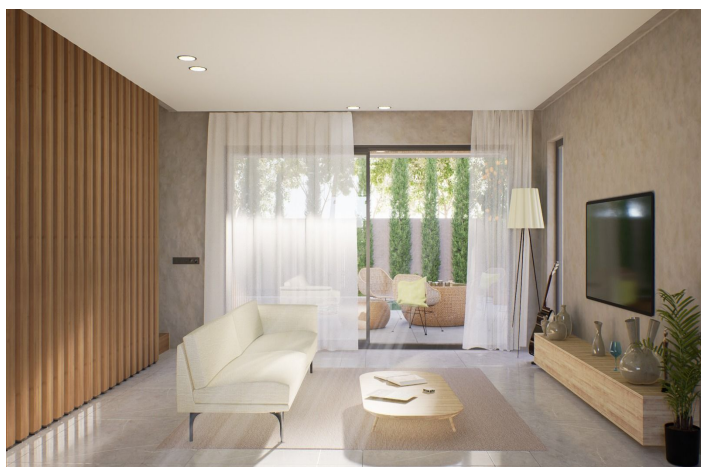

Frakoblet villa til salg i Alhaurín de la Torre

485.000 €

Reference: R4730371   Soveværelser: 3   Badeværelser: 3   Plot Size: 282m²   Byg Størrelse: 165m²   Terrasse: 22m²