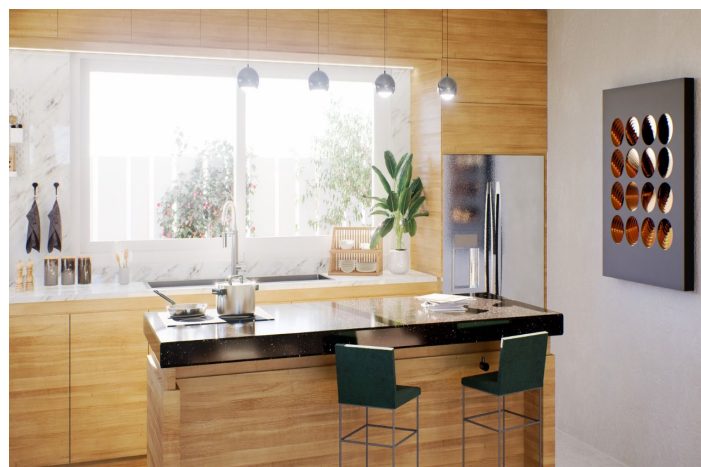

Frakoblet villa til salg i Alhaurín de la Torre

485.000 €

Reference: R4730371   Soveværelser: 3   Badeværelser: 3   Plot Size: 282m²   Byg Størrelse: 165m²   Terrasse: 22m²