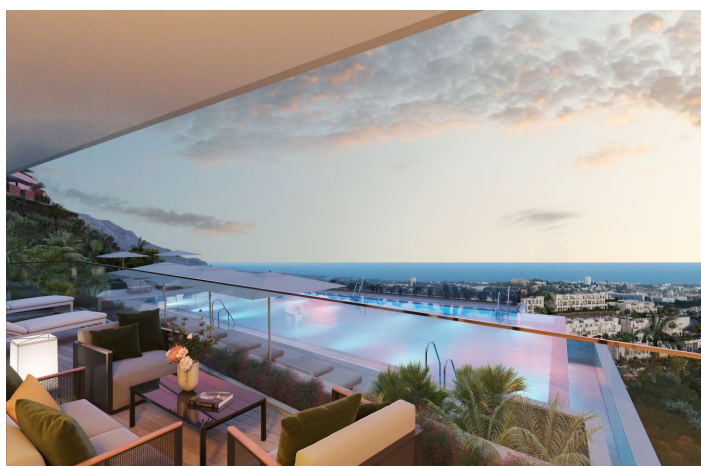

Middenverdieping appartement te koop in Benahavís

1.280.000 -

1.590.000 €

Referentie: R4055950 Slaapkamers: 3 Badkamers: 3 Perceelgrootte: 144m² - 163m² Terras: 55m² - 89m²