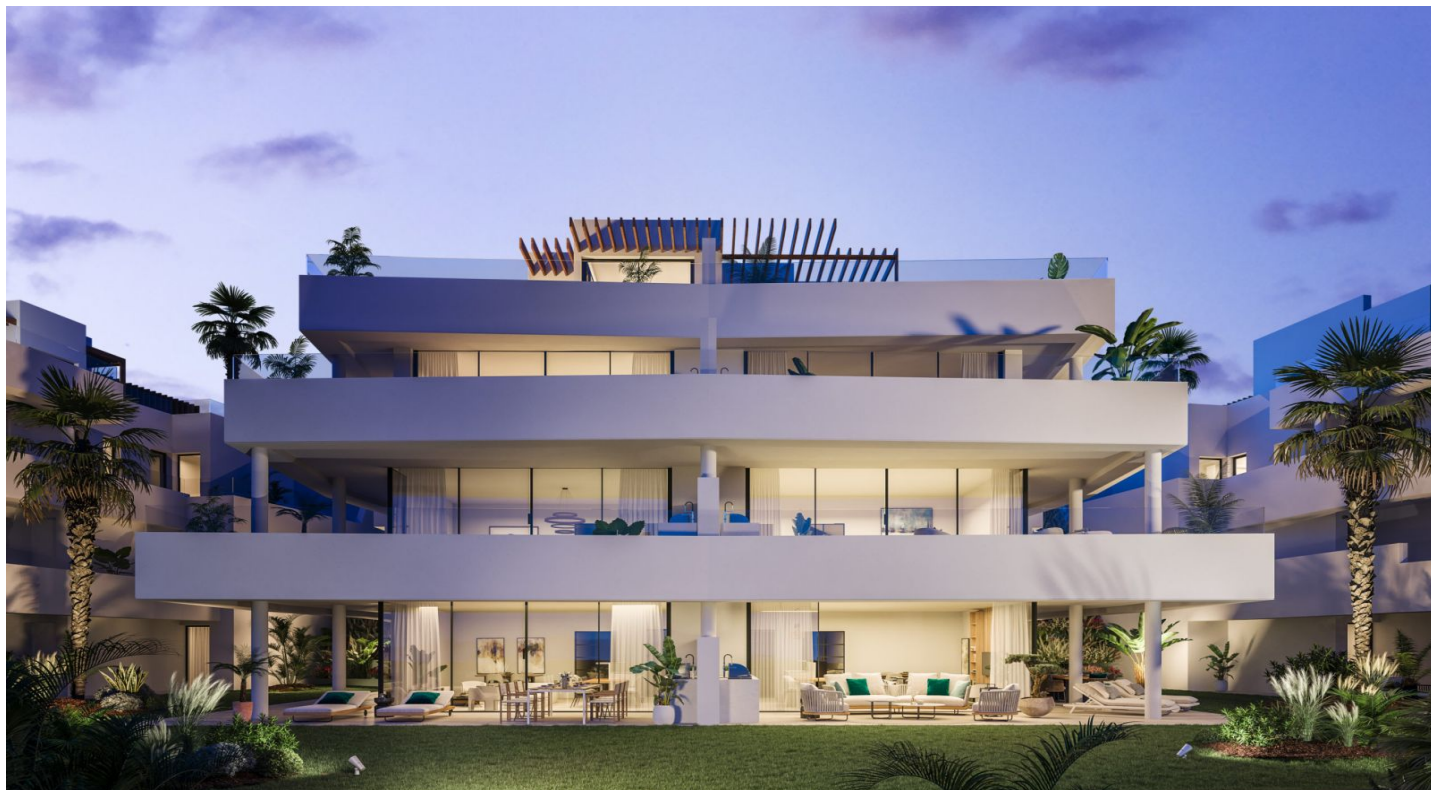

Lejlighed i stueetagen til salg i Estepona

767.415 - 963.991 €

Reference: R3636497 Soveværelser: 2 - 4 Badeværelser: 2 - 3 Byg Størrelse: 134m² - 282m² Terrasse: 62m² - 172m²

Costa del Sol, Estepona

MINDFUL LIVING WITH SEA VIEW with a perfect balance of activity and peace of mind.

- 1.- Urban resort only 800m from the beautiful town Center of Estepona.
- 2.- Ideally located between Marbella and Sotogrande with unbeatable views to the Mediterranean Sea, Africa and Gibraltar.
- 3.- Unique with its elegant architecture and organic materials with tropical gardens, flowers and palm trees.
- 4.- We are environmentally friendly because the urbanisation collects rain water and reuses it for the irrigation system and the use of led lights and solar panels.
- 5.- The 28 hectares of urbanisation has one main private entrance with 24h security and surveillance cameras with Concierge Service
- 6.- In the Center pool area, there is a solar panel tempered swimming pool and restaurant open all year like a natural meeting point. Its possible to eat a great variety of meals.
- 7.- You can enjoy of 2600m2 of sports area with padel and tennis school and a 1.000 m2 of Reebok Gym.
- 8.- In the southern part of the urbanization another pool area with an 'infinity' design and amazing panoramic views of the Mediterranean Sea.
- 9.- Other activities are possible with Buggies, electrical bikes and children Play Area, a perfect place with incredible benefits for children
- 10.- For property owners who wants to rent out their property and obtain a return, the complex offers a holiday rental service located in the same urbanization. (recover your investment quickly) If your intention is investment we can talk about this point in more detail later.