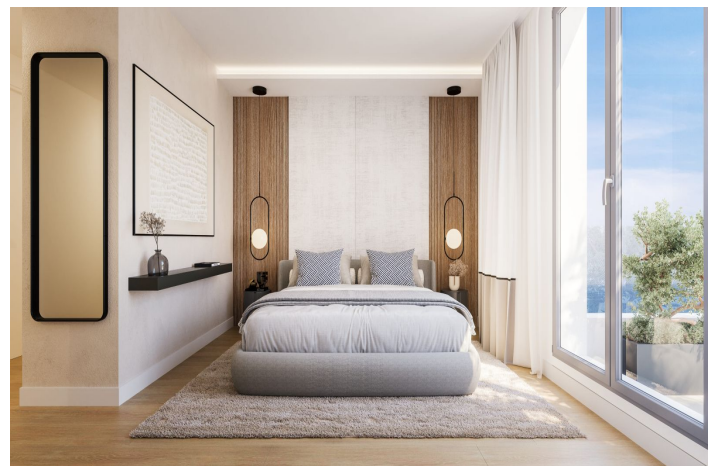

Bottenvåning till salu i Manilva

289 010 - 545 543 €

Referens: R4794697 Sovrum: 2 - 3 Badrum: 2 Bygga: 102m² - 132m² Terrass: 19m² - 107m²