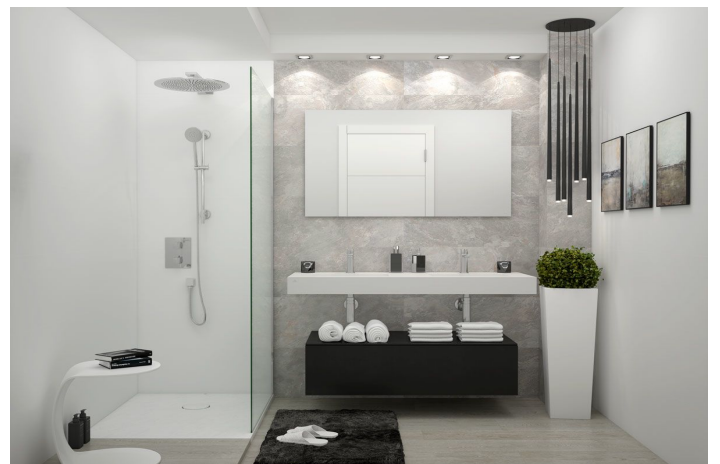

Appartement au milieu à vendre à Mijas

450 000 - 930 000 €

Référence: R3607124 Chambres: 1 - 2 Bain: 1 - 2 Construite: 73m² - 135m² Terrasse: 26m² - 83m²

Costa del Sol, La Cala

This development has a total of 82 homes that will be completed in 2 phases. Phase I comprises blocks 1 to 5 with 50 units; and phase II, blocks 6 and 7 with 32 units. Spacious outdoor spaces that also have an exclusive swimming pool, exclusively for residents.

QUALITIES

A NEW CONCEPT OF HOME

Inside, all units have underfloor heating. The homes are designed to make the most of natural light, with spacious rooms and windows that will fill your home with light and colour. All the materials that will be used in the new phase are top of the range.