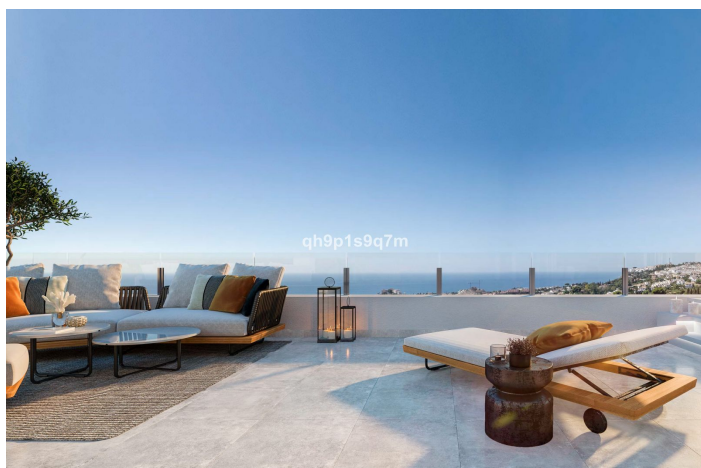

Penthouse à vendre à Benalmádena

599 000 - 750 000 €

Référence: R4252741 Chambres: 2 - 3 Bain: 2 - 3 Construite: 82m² - 100m²

Costa del Sol, Benalmádena (town)

SHOW HOME SOON TO BE AVAILABLE!

An exclusive gated new development in Benalmádena of 49 apartments and 2 townhouses. Thanks to their staggered layout, all the properties offer incredible sea views and bright rooms that distribute light throughout the interior.