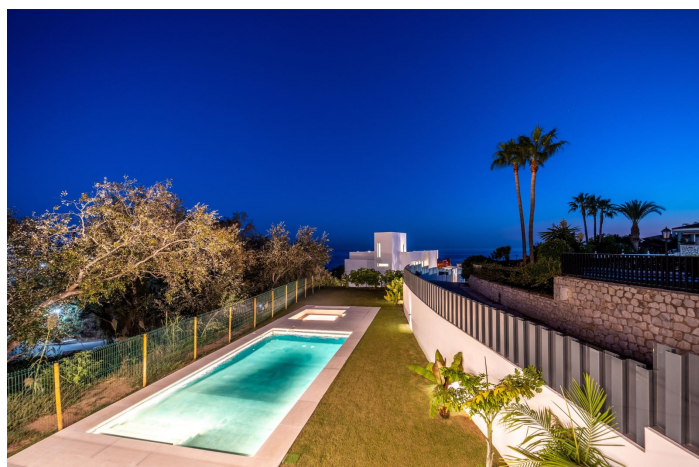

Villa / Chalet en venta en Benalmádena

2.190.000 €

Referencia: R4562224 Dormitorios: 5 Baños: 5 Terreno: 1.109m² Construido: 367m² Terraza: 124m²

Costa del Sol, La Capellania

KEY READY - CONSTRUCTION COMPLETED.

A beautiful breath taking villa has the following description: - Plot of 1100m² - Constructed under 527,02m² - Divided in to 4 parts as follow with 5 rooms and 5 bathroom: 1. Basement: with 132,05 m², there is a Bedroom, and a sauna installed. the floor heating is cold and hot. It has a bathroom and toilet aswell. 2. Ground Floor: with 238,07 m² composed of beautiful views in internal villa with pool and sea views, has an amazing greenery of the villa itself, with a chill zone to relax, equipped kitchen, ample space of living room and dining room. Has one large room with ensuite bathrooms. The Lift comes from Garage to this floor. the stairs of this villa give a special and unique touch. 3. First Floor: with 156,90 m² includes large master bedroom with master bathroom and also the wardrobe, the additional 2 bedrooms with one of them with ensuite bathrooms terrace with forest and sea views. 4. Covered Floor 150m²: we have installed a jakuzzi with their respective cover, that makes you feel the sun bath in beautiful costa del sol, also with artificial grass that gives a nature touch on it.