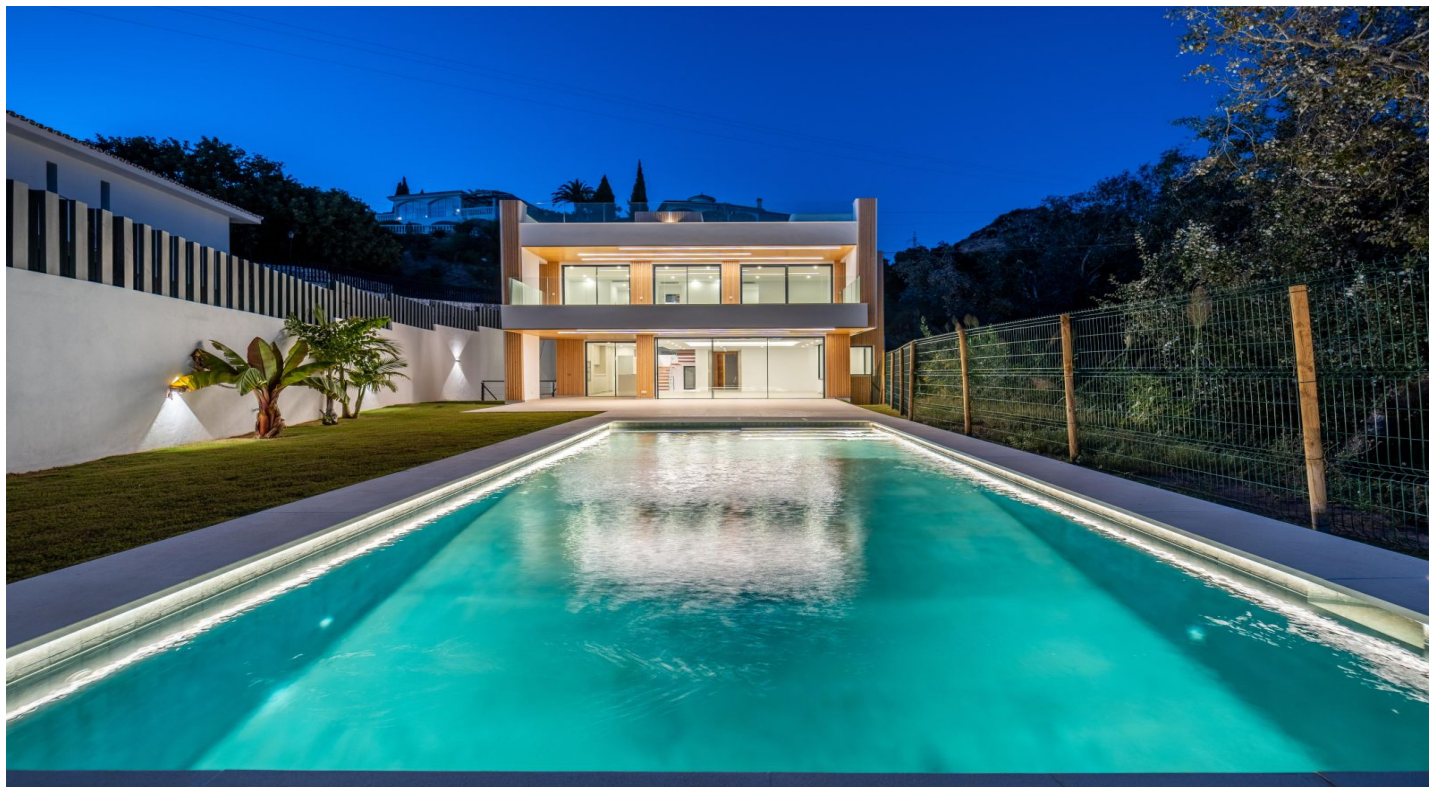

Villa / Chalet en venta en Benalmádena

2.190.000 €

Referencia: R4562224 Dormitorios: 5 Baños: 5 Terreno: 1.109m² Construido: 367m² Terraza: 124m²

Costa del Sol, La Capellania

KEY READY - CONSTRUCTION COMPLETED.

A beautiful breath taking villa has the following description: - Plot of 1100m² - Constructed under 527,02m² - Divided in to 4 parts as follow with 5 rooms and 5 bathroom: 1. Basement: with 132,05 m², there is a Bedroom, and a sauna installed. the floor heating is cold and hot. It has a bathroom and toilet aswell. 2. Ground Floor: with 238,07 m² composed of beautiful views in internal villa with pool and sea views, has an amazing greenery of the villa itself, with a chill zone to relax, equipped kitchen, ample space of living room and dining room. Has one large room with ensuite bathrooms. The Lift comes from Garage to this floor. the stairs of this villa give a special and unique touch. 3. First Floor: with 156,90 m² includes large master bedroom with master bathroom and also the wardrobe, the additional 2 bedrooms with one of them with ensuite bathrooms terrace with forest and sea views. 4. Covered Floor 150m²: we have installed a jakuzzi with their respective cover, that makes you feel the sun bath in beautiful costa del sol, also with artificial grass that gives a nature touch on it.

Características:

Sur oeste