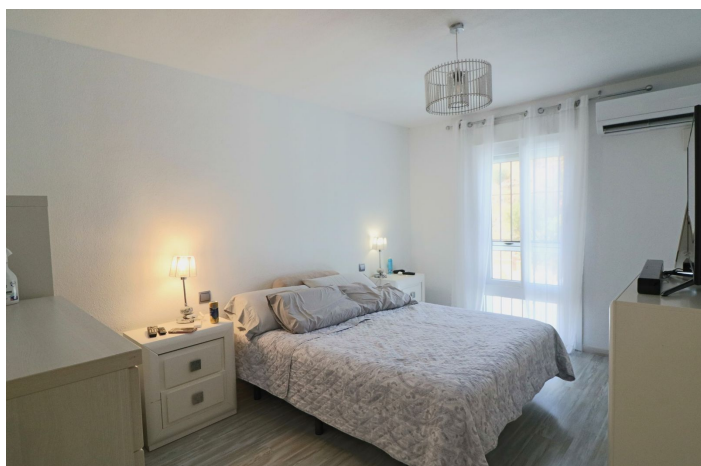

Semi-detacheret hus til salg i Mijas

470.000 €

Reference: R4802221   Soveværelser: 4   Badeværelser: 3   Plot Size: 314m²   Byg Størrelse: 219m²   Terrasse: 210m²