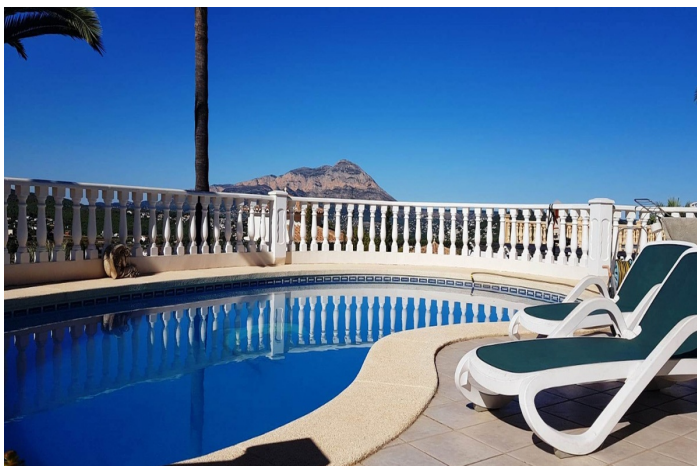

## **Costa Blanca North, Benitachell**

Situated a mere 3 minutes away from the prestigious Lady Elizabeth School, this location ensures a quick and effortless commute for your family's educational needs. With an open plan kitchen/living/dining room offering ample space for entertaining family and friends. Phenomenal views of the valley and Montgó in the distance, this property must be seen to be truly appreciated.