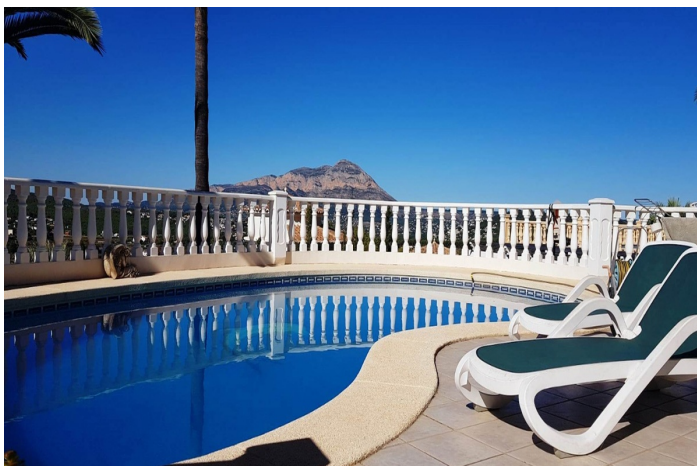

Villa détachée à vendre à Benitachell

561 750 €

Référence: AC10958 Chambres: 5 Bain: 3 Terrain: 1 000m² Construite: 220m²

Costa Blanca North, Benitachell

Situated a mere 3 minutes away from the prestigious Lady Elizabeth School, this location ensures a quick and effortless commute for your family's educational needs. With an open plan kitchen/living/dining room offering ample space for entertaining family and friends. Phenomenal views of the valley and Montgó in the distance, this property must be seen to be truly appreciated.