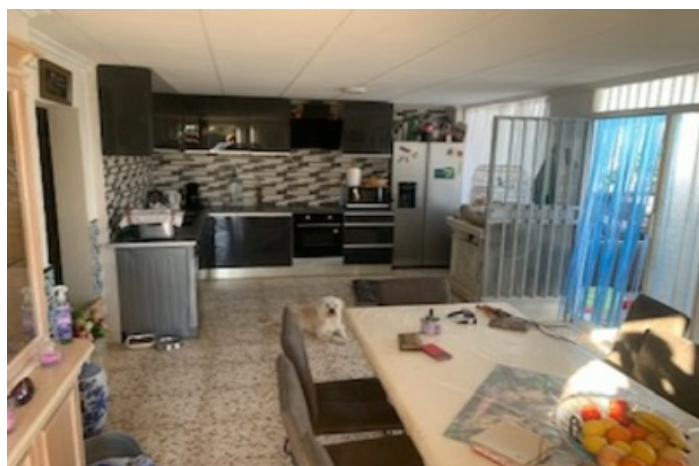

## Costa Blanca South, El Pinet

Finca on a large plot of 4000m2. Ideal to run a business. Next to the house is a large storage/nave that can be changed into all kind of businesses. The whole plot is fenced. This plot is directly located on the main road from La Marina Pueblo to El Pinet/Santa Pola.