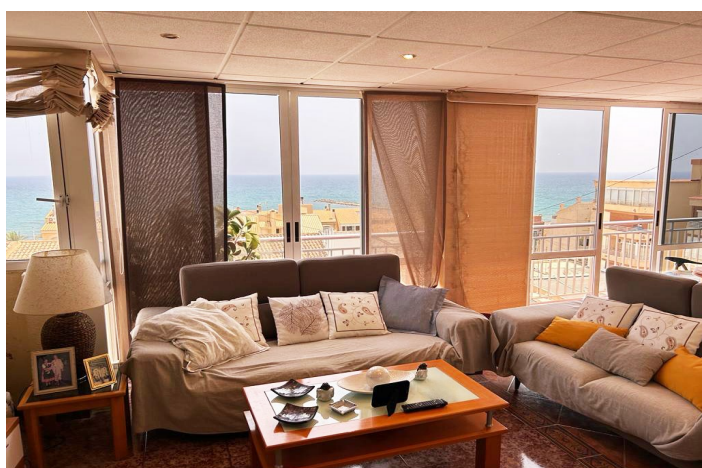

Lejlighed i øverste etage til salg i El Campello

315.000 €

Reference: AC11460 Soveværelser: 3 Badeværelser: 2 Byg Størrelse: 137m²

Costa Blanca North, El Campello

Welcome to your coastal retreat in El Campello, Alicante! Nestled just 100 meters away from the inviting embrace of the sun-kissed beach, this exquisite 3-bedroom, 2-bathroom apartment offers the perfect blend of tranquility and convenience. Imagine waking up each morning to the gentle sound of waves caressing the shore and basking in the glow of the sun rising over the sparkling Mediterranean Sea. This apartment's most captivating feature is its breathtaking sea view, creating a sense of endless relaxation and inspiration. Whether you're enjoying a leisurely breakfast in the cozy dining area or unwinding in the spacious living room, the azure waters and endless horizon provide an ever-changing backdrop. The layout of this apartment has been thoughtfully designed to maximize comfort and functionality. The three bedrooms offer ample space, allowing you to create your own personal space. The two bathrooms are elegantly appointed and provide the ideal spaces to pamper yourself after a day of sun and sand. Location is key, and this property doesn't disappoint. Just a short 100-meter stroll will lead you to the sandy shores, where you can indulge in lazy beach days, refreshing swims, and vibrant water sports. And with a mere 25-minute drive to the airport, your journey to and from this coastal oasis is as effortless as it is picturesque. Whether you're seeking a permanent residence, a holiday getaway, or a savvy investment opportunity, this apartment in El Campello has it all. Embrace the charm of coastal living, relish in the convenience of nearby amenities, and most importantly, make every day a celebration of the magnificent sea view that's yours to enjoy. Don't miss your chance to own a piece of paradise. Contact us today to arrange a viewing and take the first step towards making this stunning sea view apartment your own.